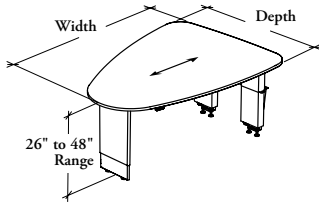

meeting tables

Xpress

B_HPW

Height-Adjustable Diamond Meeting Peninsula

One Table
One Plug

No TV Stand (N)

TV Stand Ready (R)

This Height-Adjustable Meeting Peninsula must only be mounted to a Workwall Storage (BHKHW or BSMOBH) and allows to alternate seated and standing positions for dynamic meetings. Perfect for virtual meetings and presentations. The table offers both power and data access for laptops, as well as seamless connectivity to the screen.

WHAT'S INCLUDED

1 worksurface with 1 power module and /or 1 tv stand cut-out (as specified), 1 height-adjustable bevel post leg with levelers, 2 height-adjustable mechanisms with supports, 1 power tray, 1 switch for height-adjustable mechanism (as specified), 1 integrated powerbar (as specified), wire management kit and mounting hardware.

WHAT'S EXCLUDED

Workwall Kneespace Module, Workwall Bookcase, Wall Panels, Power Modules and TV Stand – Meeting Peninsula.

NOTES

Worksurface depth exceeds the Workwall Storage by 6" on each side. Always ensure clearance with products to allow up and down movement of the mechanism without damaging the adjacent products.