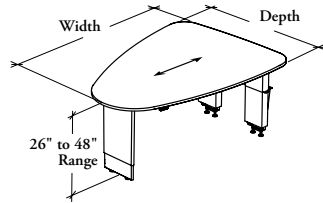

meeting tables

Xpress

B _ H P W

Height-Adjustable Diamond Meeting Peninsula

One Table
One Plug

This Height-Adjustable Meeting Peninsula must only be mounted to a Workwall Storage (BHKHW or BSMOBH) and allows to alternate seated and standing positions for dynamic meetings. Perfect for virtual meetings and presentations. The table offers both power and data access for laptops, as well as seamless connectivity to the screen.

WHAT'S INCLUDED

1 worksurface with 1 power module and /or 1 tv stand cut-out (as specified), 1 height-adjustable bevel post leg with levelers, 2 height-adjustable mechanisms with supports, 1 power tray, 1 switch for height-adjustable mechanism (as specified), 1 integrated powerbar (as specified), wire management kit and mounting hardware.

WHAT'S EXCLUDED

Workwall Kneespace Module, Workwall Bookcase, Wall Panels, Power Modules and TV Stand – Meeting Peninsula.

NOTES

Worksurface depth exceeds the Workwall Storage by 6" on each side. Always ensure clearance with products to allow up and down movement of the mechanism without damaging the adjacent products.