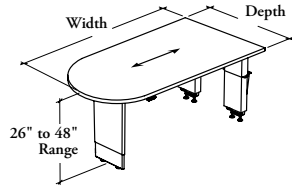

meeting tables

Xpress

B _ H D W

Height-Adjustable D-Shape Meeting Peninsula

One Table
One Plug

This Height-Adjustable Meeting Peninsula must only be mounted to a Workwall Storage (BHKHW or BSMOBH) and allows to alternate seated and standing positions for dynamic meetings. Perfect for virtual meetings and presentations. The table offers both power and data access for laptops, as well as seamless connectivity to the screen.

WHAT'S INCLUDED

1 worksurface with 1 power module and /or 1 tv stand cut-out (as specified), 1 height-adjustable bevel post leg with levelers, 2 height-adjustable mechanisms with supports, 1 power tray, 1 switch for height-adjustable mechanism (as specified), 1 integrated powerbar (as specified), wire management kit and mounting hardware.

WHAT'S EXCLUDED

Workwall Kneespace Module, Workwall Bookcase, Wall Panels, Power Modules and TV Stand – Meeting Peninsula.

NOTES

Worksurface depth is 2" shorter than the Mid-Height Workwall Storage to allow up and down movement of the mechanism without damaging the adjacent products.