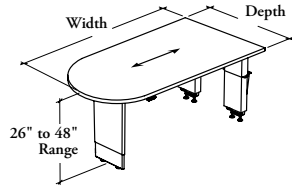

meeting tables

Xpress

B _ H D W 

Height-Adjustable D-Shape Meeting Peninsula

One Table
One Plug

This Height-Adjustable Meeting Peninsula must only be mounted to a Workwall Storage (BHKHW or BSMOBH) and allows to alternate seated and standing positions for dynamic meetings. Perfect for virtual meetings and presentations. The table offers both power and data access for laptops, as well as seamless connectivity to the screen.

WHAT'S INCLUDED

1 worksurface with 1 power module and /or 1 tv stand cut-out (as specified), 1 height-adjustable bevel post leg with levelers, 2 height-adjustable mechanisms with supports, 1 power tray, 1 switch for height-adjustable mechanism (as specified), 1 integrated powerbar (as specified), wire management kit and mounting hardware.

WHAT'S EXCLUDED

Workwall Kneespace Module, Workwall Bookcase, Wall Panels, Power Modules and TV Stand – Meeting Peninsula.

NOTES

Worksurface depth is 2" shorter than the Mid-Height Workwall Storage to allow up and down movement of the mechanism without damaging the adjacent products.