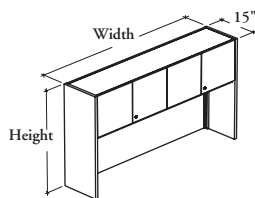

mounted storage & accessories

Xpress

B_HCL

Standard Hutch – Solid Hinged Doors

This hutch can be mounted on most desks and credenzas and provides overhead storage.

WHAT'S INCLUDED

1 hutch, 2 extrusions for Tool Rail, 1 removeable shelf per section (43" high hutch only), lock and keys (as specified), mounting hardware, and accessories as listed below:

	Width			
	24" to 36"	42" to 54"	60" to 78"	84"
Door	2	3	4	5
Divider	n/a	1	1	2

WHAT'S EXCLUDED

Top for Hutch (B_HT) and accessories (BTU, BLTY, BLED, BOTB, BOHP, TBK6S, and BOTR).

NOTES

You must specify the thickness of the worksurface on which the hutch will be installed.

PRODUCT OPTIONS

Worksurface Thickness	Depth	Width	Height	Door Front Finish	Edge Trim Finish	Case Finish	Shelf and Hardware Finish	Key Style
D 1" M 1 3/16" X 1 9/16"	15	24, 30, 36, 42, 48, 54, 60, 66, 72, 78, 84	37, 43	Source Laminate Foundation Laminate	Edge Trim Colors	Source Laminate	Foundation Mica	N No Lock K Keyed Alike R Keyed Randomly

SAMPLE ORDER CODE

BMHCL	15	72	37	LW	ST	XS	E	N
--------------	-----------	-----------	-----------	-----------	-----------	-----------	----------	----------

DIMENSIONS INCHES / MM

D	W	H
15 / 381	24 / 610	37 / 940
15 / 381	30 / 762	37 / 940
15 / 381	36 / 914	37 / 940
15 / 381	42 / 1067	37 / 940
15 / 381	48 / 1219	37 / 940
15 / 381	54 / 1372	37 / 940
15 / 381	60 / 1524	37 / 940
15 / 381	66 / 1676	37 / 940
15 / 381	72 / 1829	37 / 940
15 / 381	78 / 1981	37 / 940
15 / 381	84 / 2134	37 / 940
15 / 381	24 / 610	43 / 1093
15 / 381	30 / 762	43 / 1093
15 / 381	36 / 914	43 / 1093
15 / 381	42 / 1067	43 / 1093
15 / 381	48 / 1219	43 / 1093
15 / 381	54 / 1372	43 / 1093
15 / 381	60 / 1524	43 / 1093
15 / 381	66 / 1676	43 / 1093
15 / 381	72 / 1829	43 / 1093
15 / 381	78 / 1981	43 / 1093
15 / 381	84 / 2134	43 / 1093