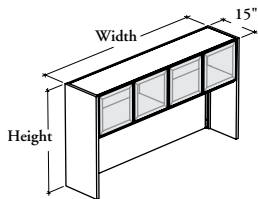

mounted storage & accessories

Xpress

B_HCG

Standard Hutch – Glass Hinged Doors

This hutch can be mounted on most desks and credenzas and provides overhead storage.

WHAT'S INCLUDED

1 hutch, 2 extrusions for tool rail, 1 removeable shelf per section (43" high hutch only), lock and keys (as specified), mounting hardware, and accessories as listed below:

	Width			
	24" to 36"	42" to 54"	60" to 78"	84"
Door	2	3	4	5
Divider	n/a	1	1	2

WHAT'S EXCLUDED

Top for Hutch (B_HT) and accessories (BLYTU, BLED, BOTB, BOHP and BOTR).

NOTES

You must specify the thickness of the worksurface on which the hutch will be installed.

Not all glass finishes are available as Xpress, Please see Xpress catalogue and/or specification software for details.

PRODUCT OPTIONS

Worksurface Thickness	Depth	Width	Height	Case Finish
D 1"	15	24, 30, 36, 42, 48, 54, 60, 66, 72, 78, 84	37, 43	Source Laminate
M 1 3/16"				
X 1 9/16"				