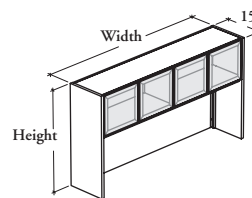

This hutch can be mounted on most desks and credenzas and provides overhead storage.

WHAT'S INCLUDED

1 hutch, 2 extrusions for Tool Rail, 1 removeable shelf per section (43" high hutch only), mounting hardware, and accessories as listed below:

	Width			
	24" to 36"	42" to 54"	60" to 78"	84"
Door	2	3	4	5
Divider	n/a	1	1	2

WHAT'S EXCLUDED

Top for Hutch (B_HT) and accessories (BTU, BLTY, BLED, BOTB, BOHP, TBK6S, and BOTR).

NOTES

You must specify the thickness of the worksurface on which the hutch will be installed.

B_HCG Standard Hutch – Glass Hinged Doors

PRODUCT OPTIONS

Worksurface Thickness	Depth	Width	Height	Case Finish	Door Frame Finish	Glass Door Finish	Shelf and Hardware Finish	Key Style
D 1"	15	24, 30, 36, 42, 48, 54, 60, 66, 72, 78, 84	37, 43	Source Laminate	AC Clear Anodized Foundation Accent Mica	Standard: CL Clear FT Frosted Back-Painted	Foundation Mica	N No Lock K Keyed Alike R Keyed Randomly
M 1 3/16"								
X 1 9/16"								

SAMPLE ORDER CODE

BMHCG	15	24	37	XS	AC	FT	7	K
--------------	-----------	-----------	-----------	-----------	-----------	-----------	----------	----------

DIMENSIONS INCHES / MM

D	W	H
15 / 381	24 / 610	37 / 940
15 / 381	30 / 762	37 / 940
15 / 381	36 / 914	37 / 940
15 / 381	42 / 1067	37 / 940
15 / 381	48 / 1219	37 / 940
15 / 381	54 / 1372	37 / 940
15 / 381	60 / 1524	37 / 940
15 / 381	66 / 1676	37 / 940
15 / 381	72 / 1829	37 / 940
15 / 381	78 / 1981	37 / 940
15 / 381	84 / 2134	37 / 940
15 / 381	24 / 610	43 / 1093
15 / 381	30 / 762	43 / 1093
15 / 381	36 / 914	43 / 1093
15 / 381	42 / 1067	43 / 1093
15 / 381	48 / 1219	43 / 1093
15 / 381	54 / 1372	43 / 1093
15 / 381	60 / 1524	43 / 1093
15 / 381	66 / 1676	43 / 1093
15 / 381	72 / 1829	43 / 1093
15 / 381	78 / 1981	43 / 1093
15 / 381	84 / 2134	43 / 1093