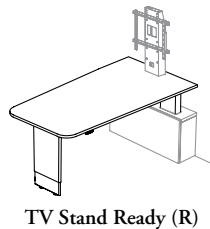

meeting tables

Xpress

B_H B W 

Height-Adjustable Tapered Meeting Peninsula

One Table
One Plug

This Height-Adjustable Meeting Peninsula must only be mounted to a Workwall Storage (BHKHW or BSMOBH) and allows to alternate seated and standing positions for dynamic meetings. Perfect for virtual meetings and presentations. The table offers both power and data access for laptops, as well as seamless connectivity to the screen.

WHAT'S INCLUDED

1 worksurface with 1 power module and /or 1 tv stand cut-out (as specified), 1 height-adjustable bevel post leg with levelers, 2 height-adjustable mechanisms with supports, 1 power tray, 1 switch for height-adjustable mechanism (as specified), 1 integrated powerbar (as specified), wire management kit and mounting hardware.