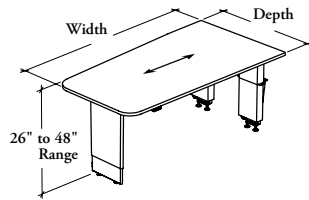

## Height-Adjustable Tapered Meeting Peninsula

One Table  
One Plug

This Height-Adjustable Meeting Peninsula must only be mounted to a Workwall Storage (BHKHW or BSMOBH) and allows to alternate seated and standing positions for dynamic meetings. Perfect for virtual meetings and presentations. The table offers both power and data access for laptops, as well as seamless connectivity to the screen.