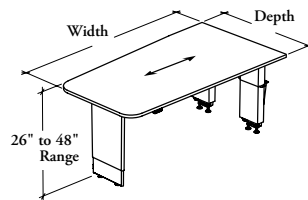

meeting tables

Xpress

B_H B W 

Height-Adjustable Tapered Meeting Peninsula

One Table
One Plug

This Height-Adjustable Meeting Peninsula must only be mounted to a Workwall Storage (BHKHW or BSMOBH) and allows to alternate seated and standing positions for dynamic meetings. Perfect for virtual meetings and presentations. The table offers both power and data access for laptops, as well as seamless connectivity to the screen.

WHAT'S EXCLUDED

Workwall Kneespace Module, Workwall Bookcase, Wall Panels, Power Modules and TV Stand – Meeting Peninsula.

NOTES

Worksurface depth is 2" shorter than the Mid-Height Workwall Storage to allow up and down movement of the mechanism without damaging the adjacent products.