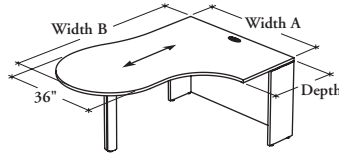

desks

Xpress

B _ E P H

Extended P-Shaped Peninsula Desk – Half Gables

This desk combines the large end of a Peninsula Desk with the curved corner of a D-Shaped Peninsula Desk. Its asymmetrical shape is ideal for meetings.

WHAT'S INCLUDED

1 worksurface, 2 half gables with levelers, 1 support with leveler (as specified), 1 modesty panel (as specified), 1 linking plate, grommets, and hardware.

WHAT'S EXCLUDED

Peninsula Modesty Panels.

NOTES

This desk is semi-supported and must be connected to another desk.

When a Peninsula Modesty Panel is specified, a keyboard shelf **cannot** be installed.

The 1 9/16" (X) thickness is not available in all Foundation Laminate and Edge Trim colors. Refer to the finish page of the Application Guide for details.

Pricing is continued on the following page.

Extended P-Shaped Peninsula Desk – Half Gables (Continued)

DIMENSIONS INCHES / MM

D	Wa	Wb
36 / 914	48 / 1219	72 / 1829
36 / 914	48 / 1219	78 / 1981
36 / 914	48 / 1219	84 / 2134
36 / 914	54 / 1372	72 / 1829
36 / 914	54 / 1372	78 / 1981
36 / 914	54 / 1372	84 / 2134