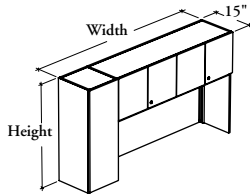

mounted storage & accessories

Xpress

B _ E L L

Single Tower Hutch – Solid Doors

This hutch can be mounted on most desks and credenzas and provides overhead storage.

WHAT'S INCLUDED

1 hutch, 2 extrusions for tool rail, 1 removeable shelf per section (43" high hutch, central section only), lock and keys (as specified), mounting hardware, and accessories as listed below:

	Width			Height	
	36" to 48"	54" to 66"	72" to 84"	37"	43"
Door	2	3	4	Solid Adjustable	
Divider	n/a	1	1	Shelf (inside tower) 1 2	

WHAT'S EXCLUDED

Top for Hutch (B_HT) and accessories (BLYTU, BLED, BOTB, BOHP and BOTR).

NOTES

Tower door has a touch latch and is **not** lockable.

You must specify the thickness of the worksurface on which the hutch will be installed.

PRODUCT OPTIONS

Worksurface Thickness	Depth	Width	Height	Tower Configuration
D 1"	15	36, 42, 48, 54, 60, 66, 72, 78, 84	37, 43	L Left (Shown)
M 1 3/16"				R Right
X 1 9/16"				