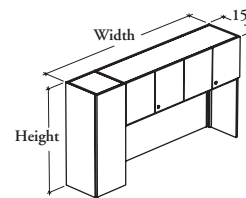

**B \_ E L L**

**Single Tower Hutch – Solid Doors**

This hutch can be mounted on most desks and credenzas and provides overhead storage.

**WHAT'S INCLUDED**

1 hutch, 2 extrusions for tool rail, 1 removeable shelf per section (43" high hutch, central section only), lock and keys (as specified), mounting hardware, and accessories as listed below:

	Width			Height	
	36" to 48"	54" to 66"	72" to 84"	37"	43"
Door	2	3	4	Solid Adjustable Shelf (inside tower) 1 2	
Divider	n/a	1	1		

**WHAT'S EXCLUDED**

Top for Hutch (B\_HT) and accessories (BTU, BLTY, BLED, BOTB, BOHP, TBK6S, and BOTR).

**NOTES**

Tower door has a touch latch and is **not** lockable.

You must specify the thickness of the worksurface on which the hutch will be installed.

**PRODUCT OPTIONS**

Worksurface Thickness	Depth	Width	Height	Tower Configuration	Door Front Finish	Edge Trim Finish	Case Finish	Shelf and Hardware Finish	Key Style
<b>D</b> 1"	15	36, 42, 48, 54, 60, 66, 72, 78, 84	37, 43	<b>L</b> Left (Shown) <b>R</b> Right	Source Laminate	Edge Trim Colors	Source Laminate	Foundation	<b>N</b> No Lock <b>K</b> Keyed Alike <b>R</b> Keyed Randomly
<b>M</b> 1 3/16"					Foundation Laminate			Mica	
<b>X</b> 1 9/16"									

**DIMENSIONS INCHES / MM**

D	W	H
15 / 381	36 / 914	37 / 940
15 / 381	42 / 1067	37 / 940
15 / 381	48 / 1219	37 / 940
15 / 381	54 / 1372	37 / 940
15 / 381	60 / 1524	37 / 940
15 / 381	66 / 1676	37 / 940
15 / 381	72 / 1829	37 / 940
15 / 381	78 / 1981	37 / 940
15 / 381	84 / 2134	37 / 940
15 / 381	36 / 914	43 / 1093
15 / 381	42 / 1067	43 / 1093
15 / 381	48 / 1219	43 / 1093
15 / 381	54 / 1372	43 / 1093
15 / 381	60 / 1524	43 / 1093
15 / 381	66 / 1676	43 / 1093
15 / 381	72 / 1829	43 / 1093
15 / 381	78 / 1981	43 / 1093
15 / 381	84 / 2134	43 / 1093