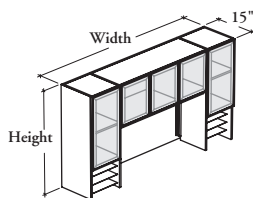

B_D G G

Double Tower Hutch with Shelves – Glass Doors

This hutch can be mounted on most desks and credenzas and provides overhead storage.

WHAT'S INCLUDED

1 hutch, 2 extrusions for tool rail, 1 removeable shelf per section (43" high hutch, central section only), 1 metal adjustable shelf (inside each shelf tower), 3 metal fixed shelf (outside each shelf tower), mounting hardware, and accessories as listed below:

	Width		
	48" to 60"	66" to 78"	84"
Door	2	3	4
Divider	n/a	1	1

WHAT'S EXCLUDED

Top for Hutch (B_HT) and accessories (BTU, BLTY, BLED, BOTB, BOHP, TBK6S, and BOTR).

NOTES

Tower doors have a touch latch and are **not** lockable.

You must specify the thickness of the worksurface on which the hutch will be installed.

PRODUCT OPTIONS

Worksurface Thickness	Depth	Width	Height	Case Finish	Door Frame Finish	Glass Door Finish	Shelf and Hardware Finish	Key Style
D 1" M 1 3/16" X 1 9/16"	15	48, 54, 60, 66, 72, 78, 84	37, 43	Source Laminate	AC Clear Anodized Foundation Accent Mica	Standard: CL Clear FT Frosted Back-Painted	Foundation Mica	N No Lock K Keyed Alike R Keyed Randomly

SAMPLE ORDER CODE

BMDGG	15	72	37	XS	AC	CL	7	R
--------------	-----------	-----------	-----------	-----------	-----------	-----------	----------	----------

DIMENSIONS INCHES / MM

D	W	H
15 / 381	48 / 1219	37 / 940
15 / 381	54 / 1372	37 / 940
15 / 381	60 / 1524	37 / 940
15 / 381	66 / 1676	37 / 940
15 / 381	72 / 1829	37 / 940
15 / 381	78 / 1981	37 / 940
15 / 381	84 / 2134	37 / 940
15 / 381	48 / 1219	43 / 1093
15 / 381	54 / 1372	43 / 1093
15 / 381	60 / 1524	43 / 1093
15 / 381	66 / 1676	43 / 1093
15 / 381	72 / 1829	43 / 1093
15 / 381	78 / 1981	43 / 1093
15 / 381	84 / 2134	43 / 1093