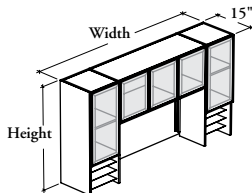

mounted storage & accessories

Xpress

B _ D G G

Double Tower Hutch with Shelves – Glass Doors

This hutch can be mounted on most desks and credenzas and provides overhead storage.

WHAT'S INCLUDED

1 hutch, 2 extrusions for tool rail, 1 removeable shelf per section (43" high hutch, central section only), 1 metal adjustable shelf (inside each shelf tower), 3 metal fixed shelf (outside each shelf tower), lock and keys (as specified), mounting hardware, and accessories as listed below:

	Width		
	48" to 60"	66" to 78"	84"
Door	2	3	4
Divider	n/a	1	1

WHAT'S EXCLUDED

Top for Hutch (B_HT) and accessories (BTU, BLYTU, BLED, BOTB, BOHP, TBK6S, and BOTR).

NOTES

Tower doors have a touch latch and are **not** lockable.

You must specify the thickness of the worksurface on which the hutch will be installed.

Not all glass door finishes are available as Xpress, Please see Xpress catalogue and/or specification software for details.

PRODUCT OPTIONS

Worksurface Thickness	Depth	Width	Height	Case Finish
D 1"	15	48, 54, 60, 66, 72, 78, 84	37, 43	Source Laminate
M 1 3/16"				
X 1 9/16"				

SAMPLE ORDER CODE

BMDGG	15	72	37	XS

PRODUCT OPTIONS CONTINUED

Door Frame Finish	Glass Door Finish	Shelf and Hardware Finish	Key Style
AC Clear Anodized Foundation Accent Mica	Standard: CL Clear FT Frosted Back-Painted	Foundation Mica	N No Lock K Keyed Alike R Keyed Randomly

SAMPLE ORDER CODE CONTINUED

AC	CL	7	R

See Pricing on the following page.