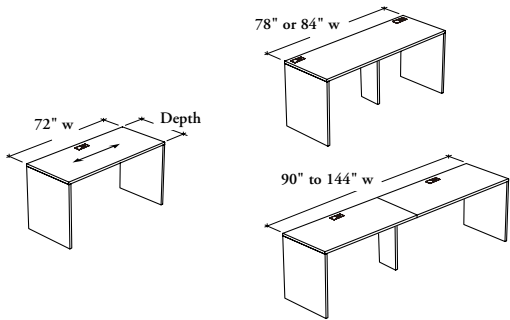

reception

Xpress

B_C W G

Main Worksurface with Two Gables – Reception Desk

This worksurface must only be used with a Reception Desk – Straight Module (B_CRF). It would be unstable if used alone.

WHAT'S INCLUDED

1 worksurface piece or 2 worksurface pieces (if 90" to 144" width is specified), 2 full gables with levelers, 1 half gable with levelers (if 78" to 144" width is specified), 1 or 2 (if 90" to 144" width is specified) cable trays, rectangular grommet (as specified), and mounting hardware.

WHAT'S EXCLUDED

Reception Desk – Straight Module.

NOTES

The 1 9/16" (X) thickness is **not** available in all Foundation Laminate and Edge Trim colors. Refer to the finish page of the Application Guide for details.