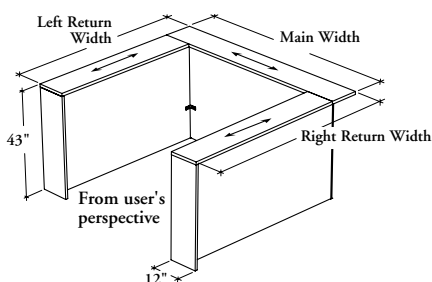

reception

Xpress

B_CRU

Reception Desk Module – U-Shaped

This U-Shaped Reception Desk Module is assembled with specific reception desk worksurfaces or attached to standard desk to create an aesthetic reception area.

WHAT'S INCLUDED

1 main width worksurface (if main width 84" to 90") or 2 main width worksurfaces (if main width 96" to 144"), 2 return worksurfaces, 3 inset panels (if main width 84") or 4 inset panels (if main width 90" to 144"), 2 gables, 2 corner extrusions, and mounting hardware.