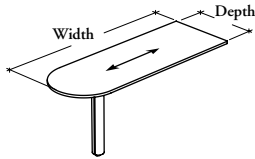

Xpress

B _ B W W

D-Shaped Peninsula Worksurface

This worksurface mounts to another desk at one end and is supported by a single support at the other. It is ideal for small meeting spaces or team workstations.

WHAT'S INCLUDED

1 worksurface, 1 support with leveler, 4 linking plates, and hardware.

WHAT'S EXCLUDED

Peninsula Modesty Panels.

NOTES

This desk is semi-supported and must always be connected to another desk.

SAMPLE ORDER CODE

BDBWW	C	24	48	3E	6	4E	7
--------------	----------	-----------	-----------	-----------	----------	-----------	----------

**DIMENSIONS
INCHES / MM**

D	W
24 / 610	48 / 1219
24 / 610	54 / 1372
24 / 610	60 / 1524
24 / 610	66 / 1676
24 / 610	72 / 1829
30 / 762	48 / 1219
30 / 762	54 / 1372
30 / 762	60 / 1524
30 / 762	66 / 1676
30 / 762	72 / 1829
36 / 914	60 / 1524
36 / 914	66 / 1676
36 / 914	72 / 1829

Pricing is continued on the following page.

B _ B W W
D-Shaped Peninsula Worksurface
(Continued)

DIMENSIONS
INCHES / MM

PRICING

DIMENSIONS INCHES / MM		WITH BASE (L)		
		1" (D)	1 3/16" (M)	1 9/16" (X)
D	W	Source Laminate	Foundation Laminate	Foundation Laminate
24 / 610	48 / 1219	551	761	1279
24 / 610	54 / 1372	553	802	1327
24 / 610	60 / 1524	564	838	1375
24 / 610	66 / 1676	573	879	1424
24 / 610	72 / 1829	586	920	1477
30 / 762	48 / 1219	604	835	1393
30 / 762	54 / 1372	619	884	1458
30 / 762	60 / 1524	636	933	1520
30 / 762	66 / 1676	640	981	1585
30 / 762	72 / 1829	665	1031	1646
36 / 914	60 / 1524	n/a	1022	1663
36 / 914	66 / 1676	n/a	1082	1742
36 / 914	72 / 1829	n/a	1139	1812