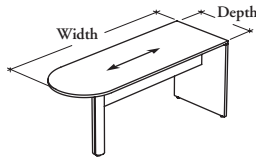

desks

Xpress

B _ B D F

D-Shaped Peninsula Desk with Half Modesty

This desk is ideal for small meeting spaces or team workstations.

WHAT'S INCLUDED

1 worksurface, 1 full gable with levelers, 1 support with leveler, 1 laminate half modesty panel, 1 linking plate, and hardware.

NOTES

This desk is semi-supported and must be connected to another desk, bridge or return.

This product does **not** accept a keyboard shelf.

The half modesty panel is included and **cannot** be replaced.

The 1 9/16" (X) thickness is not available in all Foundation Laminate and Edge Trim colors. Refer to the finish page of the Application Guide for details.

PRODUCT OPTIONS

Worksurface Thickness	Support Style	Depth	Width	Worksurface Finish	Edge Trim Style	Edge Trim Finish	Gable and Modesty Panel Finish	Hardware and Support Finish
D 1"	C Column Leg (Shown) L Elliptical Base	24, 30, 36	48, 54, 60, 66, 72, 78, 84	Source Laminate	6 Straight Trim	Edge Trim Colors	Source Laminate	Foundation Mica
M 1 3/16"				Foundation Laminate				
X 1 9/16"								

Pricing is continued on the following page.

B _ B D F

D-Shaped Peninsula Desk with Half Modesty (Continued)

DIMENSIONS INCHES / MM

WITH ELLIPTICAL BASE (L)

DIMENSIONS INCHES / MM		1" (D)	1 3/16" (M)	1 9/16" (X)
D	W	Source Laminate	Foundation Laminate	Foundation Laminate
24 / 610	48 / 1219	752	788	1190
24 / 610	54 / 1372	781	839	1248
24 / 610	60 / 1524	801	882	1299
24 / 610	66 / 1676	820	925	1348
24 / 610	72 / 1829	870	965	1397
24 / 610	78 / 1981	899	1005	1445
24 / 610	84 / 2134	927	1042	1493
30 / 762	48 / 1219	794	870	1302
30 / 762	54 / 1372	853	922	1367
30 / 762	60 / 1524	882	974	1430
30 / 762	66 / 1676	908	1023	1491
30 / 762	72 / 1829	951	1072	1549
30 / 762	78 / 1981	992	1117	1604
30 / 762	84 / 2134	1027	1163	1660
36 / 914	60 / 1524	n/a	1064	1562
36 / 914	66 / 1676	n/a	1119	1631
36 / 914	72 / 1829	n/a	1175	1697
36 / 914	78 / 1981	n/a	1227	1764
36 / 914	84 / 2134	n/a	1282	1828