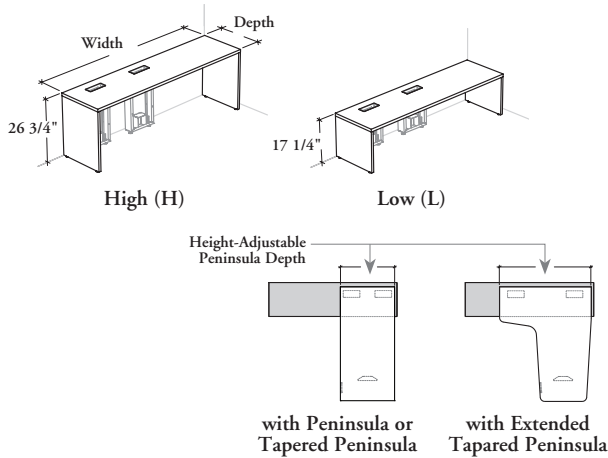

multi-level workstations

Xpress

B _ A S P

Secondary Desk for Height-Adjustable Peninsula

This desk supports a Height-Adjustable Peninsula (B_APHP or B_ATLP), a Height-Adjustable Tapered Peninsula (B_ATHP or B_ATLP), a Height-Adjustable Extended Tapered Peninsula (B_AEHP or B_AELP), a Wall Panel and Mounted Towers. It must be installed against a wall.

WHAT'S INCLUDED

1 worksurface, 2 gables, 1 or 2 reinforcing bars, rectangular grommets (as specified), and mounting hardware.

WHAT'S EXCLUDED

Low or High Height-Adjustable Peninsula, Low or High Height-Adjustable Tapered Peninsula, Low or High Height-Adjustable Extended Tapered Peninsula, Wall Panels, Wall Panel for Overhead Cabinet, Mounted Towers and Storage for Secondary Desk.

NOTES

Multi-Functional Drawer **cannot** be used this product.

For more details on Height-Adjustable Peninsula position and secondary desk, refer on Application Guide.

When 35" or 41" deep Height-Adjustable Peninsula is selected, 00" wide Worksurface Position is **not** available.

DIMENSIONS
INCHES / MM

D	W
20 / 508	72 / 1829
20 / 508	78 / 1981
20 / 508	84 / 2134
20 / 508	90 / 2286
20 / 508	96 / 2438
20 / 508	102 / 2591
20 / 508	108 / 2743
24 / 610	72 / 1829
24 / 610	78 / 1981
24 / 610	84 / 2134
24 / 610	90 / 2286
24 / 610	96 / 2438
24 / 610	102 / 2591
24 / 610	108 / 2743