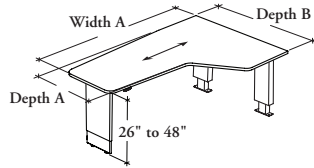

multi-level workstations

Xpress

B_A E L P

Height-Adjustable Extended Tapered Peninsula – Low Secondary Desk – Bevel Post Leg

This Height-Adjustable Extended Tapered Peninsula allows to work at seated and standing positions. It must only be mounted on a Low Secondary Desk for Height-Adjustable for Peninsula (B_ASPL) at one end and is supported by a Bevel Post Leg at the other. Storage for Secondary Desk (BSSOL, BSSRWL or BSSCML) is mandatory under this desk to hide height-adjustable mechanisms and must be specified separately.

WHAT'S EXCLUDED

Low Secondary Desk for Height-Adjustable Peninsula, Suspended Modesty Panel and Storage for Secondary Desk.

NOTES

Multi-Functional Drawer **cannot** be used this product.

The 1 9/16" (X) thickness is **not** available in all Foundation Laminate and Edge Trim colors. Refer to the finish page of the Application Guide for details.

DIMENSIONS
INCHES / MM

Da	Db	Wa
29 / 737	46 / 1168	69 / 1753
29 / 737	46 / 1168	75 / 1905
29 / 737	46 / 1168	81 / 2057
29 / 737	46 / 1168	87 / 2210
29 / 737	52 / 1321	69 / 1753
29 / 737	52 / 1321	75 / 1905
29 / 737	52 / 1321	81 / 2057
29 / 737	52 / 1321	87 / 2210
29 / 737	58 / 1473	69 / 1753
29 / 737	58 / 1473	75 / 1905
29 / 737	58 / 1473	81 / 2057
29 / 737	58 / 1473	87 / 2210
35 / 889	46 / 1168	69 / 1753
35 / 889	46 / 1168	75 / 1905
35 / 889	46 / 1168	81 / 2057
35 / 889	46 / 1168	87 / 2210
35 / 889	52 / 1321	69 / 1753
35 / 889	52 / 1321	75 / 1905
35 / 889	52 / 1321	81 / 2057
35 / 889	52 / 1321	87 / 2210
35 / 889	58 / 1473	69 / 1753
35 / 889	58 / 1473	75 / 1905
35 / 889	58 / 1473	81 / 2057
35 / 889	58 / 1473	87 / 2210