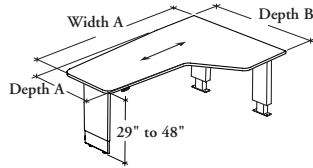

multi-level workstations

Xpress

B_A E H P

Height-Adjustable Extended Tapered Peninsula – High Secondary Desk – Bevel Post Leg

This Height-Adjustable Extended Tapered Peninsula allows to work at seated and standing positions. It must only be mounted on a High Secondary Desk for Height-Adjustable for Peninsula (B_ASPH) at one end and is supported by a Bevel Post Leg at the other. Storage for Secondary Desk (BSSOH, BSSDH, BSSMH, BSSRWH or BSSCMH) is mandatory under this desk to hide height-adjustable mechanisms and must be specified separately.

WHAT'S EXCLUDED

High Secondary Desk for Height-Adjustable Peninsula, Suspended Modesty Panel and Storage for Secondary Desk.

NOTES

Multi-Functional Drawer **cannot** be used this product.

The 1 9/16" (X) thickness is **not** available in all Foundation Laminate and Edge Trim colors. Refer to the finish page of the Application Guide for details.

DIMENSIONS
INCHES / MM

Da	Db	Wa
29 / 737	46 / 1168	69 / 1753
29 / 737	46 / 1168	75 / 1905
29 / 737	46 / 1168	81 / 2057
29 / 737	46 / 1168	87 / 2210
29 / 737	52 / 1321	69 / 1753
29 / 737	52 / 1321	75 / 1905
29 / 737	52 / 1321	81 / 2057
29 / 737	52 / 1321	87 / 2210
29 / 737	58 / 1473	69 / 1753
29 / 737	58 / 1473	75 / 1905
29 / 737	58 / 1473	81 / 2057
29 / 737	58 / 1473	87 / 2210
35 / 889	46 / 1168	69 / 1753
35 / 889	46 / 1168	75 / 1905
35 / 889	46 / 1168	81 / 2057
35 / 889	46 / 1168	87 / 2210
35 / 889	52 / 1321	69 / 1753
35 / 889	52 / 1321	75 / 1905
35 / 889	52 / 1321	81 / 2057
35 / 889	52 / 1321	87 / 2210
35 / 889	58 / 1473	69 / 1753
35 / 889	58 / 1473	75 / 1905
35 / 889	58 / 1473	81 / 2057
35 / 889	58 / 1473	87 / 2210