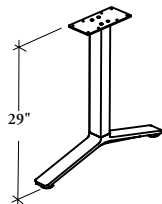

meeting tables

Xpress

B W T T B Blade T-Leg

The Blade T-Leg is available for Meeting Tables and is included as an option with specific products.

WHAT'S INCLUDED

1 blade t-leg with levelers, and hardware.

NOTES

Leg height is 29" from the finished floor to the top of the finished worksurface with a leveling range of 1".

The levelers come in Black.

PRODUCT OPTIONS

Wire Management	Height	Support Finish
P With Wire Management	29	Foundation Accent Mica

SAMPLE ORDER CODE

BWTTB P	29	E
---------	----	---

DIMENSIONS INCHES / MM

H
29 / 137

PRICING

687
