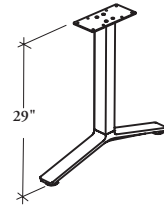

## B W T T B Blade T-Leg

The Blade T-Leg is available for Meeting Tables and is included as an option with specific products.

### NOTES

Leg height is 29" from the finished floor to the top of the finished worksurface with a leveling range of 1".

The levelers come in Black.

### DIMENSIONS INCHES / MM

H
29 / 137