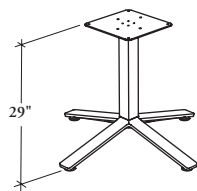

meeting tables

Xpress

B W T S B

Blade Star Base

No Wire Management (N)

With Wire Management (P)

This Blade Star Base is available for Meeting Tables and is included as an option with specific products.

WHAT'S INCLUDED

1 blade star base with levelers, wire management (as specified), and hardware.

NOTES

Base height is 29" from the finished floor to the top of the finished worksurface with a leveling range of 1".

The levelers come in Black.