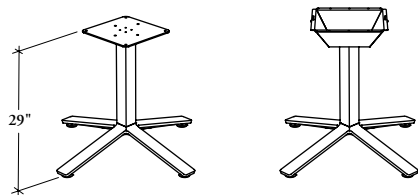

meeting tables

Xpress

B W T S B

Blade Star Base

This Blade Star Base is available for Meeting Tables and is included as an option with specific products.

WHAT'S INCLUDED

1 blade star base with levelers, wire management (as specified), and hardware.

NOTES

Base height is 29" from the finished floor to the top of the finished worksurface with a leveling range of 1".

The levelers come in Black.

No Wire Management (N) With Wire Management (P)

PRODUCT OPTIONS