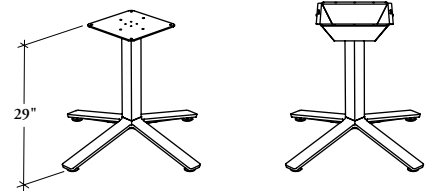

This Blade Star Base is available for Meeting Tables and is included as an option with specific products.

**WHAT'S INCLUDED**

1 blade star base with levelers, wire management (as specified), and hardware.

**NOTES**

Base height is 29" from the finished floor to the top of the finished worksurface with a leveling range of 1".

The levelers come in Black.

**B W T S B**  
**Blade Star Base**

No Wire Management (N) With Wire Management (P)

**DIMENSIONS**

INCHES / MM
H
29 / 137

**PRICING**

863
-----