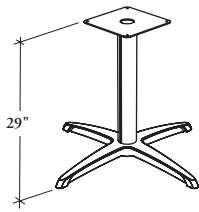

### T-Leg

The T-Leg is available for Meeting Tables and is included as an option with specific products.

**WHAT'S INCLUDED**

1 t-leg with levelers, and hardware.

**NOTES**

Leg height is 29" from the finished floor to the top of the finished worksurface with a leveling range of 1".

### Four-Point Base

This base is available for Meeting Tables and is included as an option with specific products.

**WHAT'S INCLUDED**

1 four-point base with levelers, and hardware.

**NOTES**

Base height is 29" from the finished floor to the top of the finished worksurface with a leveling range of 1".