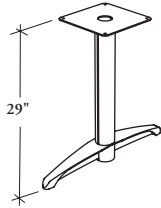

### T-Leg

The T-Leg is available for Meeting Tables and is included as an option with specific products.

**WHAT'S INCLUDED**

1 t-leg with levelers, and hardware.

**NOTES**

Leg height is 29" from the finished floor to the top of the finished worksurface with a leveling range of 1".

### Four-Point Base

This base is available for Meeting Tables and is included as an option with specific products.

**WHAT'S INCLUDED**

1 four-point base with levelers, and hardware.

**NOTES**

Base height is 29" from the finished floor to the top of the finished worksurface with a leveling range of 1".