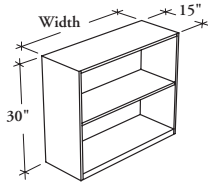

mounted storage & accessories

Xpress

B W S O

Standard Wall Cabinet – Open

This cabinet mounts directly on building walls and offers overhead storage capabilities when use in conjunction over freestanding storage.

WHAT'S INCLUDED

1 cabinet, 1 adjustable shelf, 1 wall support, and mounting hardware.

WHAT'S EXCLUDED

Linear LED Light.

NOTES

The wall support creates a 3/4" gap from the wall.

When installing the Universal Light (BTU) underneath this cabinet, the Cabinet Adapter for Universal Light (BLSA) must be specified.

This product is **not** designed to be used over desks, pedestals or credenzas.

PRODUCT OPTIONS

Depth	Width	Height	Case Finish
15	24, 27, 30, 33, 36, 39, 42	30	Source Laminate

SAMPLE ORDER CODE

BWSO 15	24	30	XS

**DIMENSIONS
INCHES / MM**

D	W	H
15 / 381	24 / 610	30 / 762
15 / 381	27 / 686	30 / 762
15 / 381	30 / 762	30 / 762
15 / 381	33 / 838	30 / 762
15 / 381	36 / 914	30 / 762
15 / 381	39 / 991	30 / 762
15 / 381	42 / 1067	30 / 762

PRICING

562
583
599
627
647
673
699