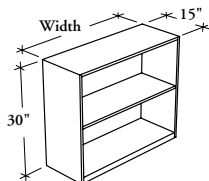

WHAT'S INCLUDED

1 cabinet, 1 adjustable shelf, 1 wall support, and mounting hardware.

WHAT'S EXCLUDED

Linear LED Light.

NOTES

The wall support creates a 3/4" gap from the wall.

This product is **not** designed to be used over desks or pedestals.

PRODUCT OPTIONS

Depth	Width	Height	Case Finish
15	24, 27, 30, 33, 36, 39, 42	30	Source Laminate

SAMPLE ORDER CODE

BWSO 15	24	30	XS
----------------	-----------	-----------	-----------

**DIMENSIONS
INCHES / MM**