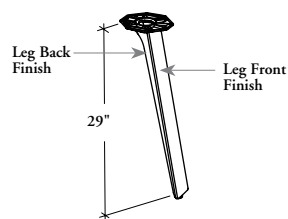

# desk accessories

**Xpress**

**B W S L B**

**Blade Leg**

This leg is available for Desks and Meeting Tables and is included as an option with specific products.

**WHAT'S INCLUDED**

1 leg with leveler and hardware.

**NOTES**

Cannot be used to support a glass top.

Leg height is 29" from the finished floor to the top of the finished worksurface with a leveling range of 1".

**PRODUCT OPTIONS**

Height	Leg Back Finish	Leg Front Finish
29	Foundation Accent Mica	Foundation Accent Mica

**SAMPLE ORDER CODE**

<b>BWSLB 29</b>	<b>7</b>	<b>7</b>
-----------------	----------	----------

**DIMENSIONS  
INCHES / MM**

H
29 / 137

**PRICING**

258
-----