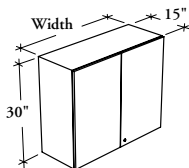

WHAT'S INCLUDED

1 cabinet, 1 adjustable shelf, 1 wall support, mounting hardware, lock and keys (as specified).

WHAT'S EXCLUDED

Linear LED Light.

NOTES

The wall support creates a 3/4" gap from the wall.

This product has **no** pulls.

This product is **not** designed to be used over desks or pedestals.

PRODUCT OPTIONS

Depth	Width	Height	Door Front Finish	Edge Trim Finish	Case Finish	Key Style
15	24, 27, 30, 33, 36, 39, 42	30	Source Laminate Foundation Laminate	Edge Trim Colors	Source Laminate	N No Lock K Keyed Alike R Keyed Randomly

SAMPLE ORDER CODE

BWSD 15	24	30	3E	4E	3E	R
----------------	-----------	-----------	-----------	-----------	-----------	----------

**DIMENSIONS
INCHES / MM**

D	W	H
15 / 381	24 / 610	30 / 762
15 / 381	27 / 686	30 / 762
15 / 381	30 / 762	30 / 762
15 / 381	33 / 838	30 / 762
15 / 381	36 / 914	30 / 762
15 / 381	39 / 991	30 / 762
15 / 381	42 / 1067	30 / 762