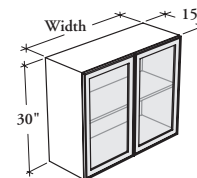

WHAT'S EXCLUDED

Linear LED Light.

NOTES

The wall support creates a 3/4" gap from the wall.

This product has **no** pulls.

When installing the Universal Light (BTU) underneath this cabinet, the Cabinet Adapter for Universal Light (BLSA) must be specified.

This product is **not** designed to be used over desks, pedestals or credenzas.

B W S D G Standard Wall Cabinet – Glass Doors

PRODUCT OPTIONS

Depth	Width	Height	Case Finish	Door Frame Finish	Glass Door Finish	Key Style
15	24, 27, 30, 33, 36, 39, 42	30	Source Laminate	AC Clear Anodized Foundation Accent Mica	Standard: CL Clear FT Frosted Back-Painted	N No Lock K Keyed Alike R Keyed Randomly

SAMPLE ORDER CODE

BWSDG 15	24	30	3D	E	CL	N
-----------------	-----------	-----------	-----------	----------	-----------	----------

**DIMENSIONS
INCHES / MM**

D	W	H
15 / 381	24 / 610	30 / 762
15 / 381	27 / 686	30 / 762
15 / 381	30 / 762	30 / 762
15 / 381	33 / 838	30 / 762
15 / 381	36 / 914	30 / 762
15 / 381	39 / 991	30 / 762
15 / 381	42 / 1067	30 / 762