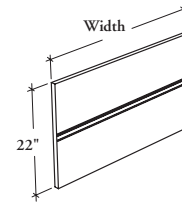

This product is **not** designed to be used over desks, pedestals or credenzas.

The tool rail accepts all Personal Organizers (PAX).

B W L T Accessory Panel for Standard Wall Cabinet

PRODUCT OPTIONS

Width	Height	Panel Finish	Tool Rail Finish
24, 27, 30, 33, 36, 39, 42, 45, 48, 51, 54, 57, 60, 63, 66, 69, 72, 75, 78, 81, 84	22	Source Laminate	Foundation Mica

SAMPLE ORDER CODE

BWLT 78	22	XS	7
----------------	-----------	-----------	----------

**DIMENSIONS
INCHES / MM**

W	H
24 / 610	22 / 559
27 / 686	22 / 559
30 / 762	22 / 559
33 / 838	22 / 559
36 / 914	22 / 559
39 / 991	22 / 559
42 / 1067	22 / 559
45 / 1143	22 / 559
48 / 1219	22 / 559
51 / 1295	22 / 559
54 / 1372	22 / 559
57 / 1448	22 / 559
60 / 1524	22 / 559
63 / 1600	22 / 559
66 / 1676	22 / 559
69 / 1753	22 / 559
72 / 1829	22 / 559
75 / 1905	22 / 559
78 / 1981	22 / 559
81 / 2057	22 / 559
84 / 2134	22 / 559