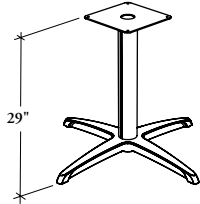

meeting tables

Xpress

B W F P

Four-Point Base

This base is available for Meeting Tables and is included as an option with specific products.

WHAT'S INCLUDED

1 four-point base with levelers, and hardware.

NOTES

Base height is 29" from the finished floor to the top of the finished worksurface with a leveling range of 1".

The levelers come in Black.

PRODUCT OPTIONS

Height	Support Finish
29	Foundation Mica

SAMPLE ORDER CODE

BWFP 29	E

**DIMENSIONS
INCHES / MM**

H
29 / 137

PRICING

790