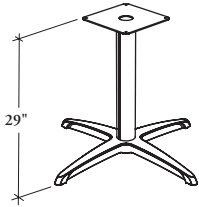

B W F P

Four-Point Base

This base is available for Meeting Tables and is included as an option with specific products.

WHAT'S INCLUDED

1 four-point base with levelers, and hardware.

NOTES

Base height is 29" from the finished floor to the top of the finished worksurface with a leveling range of 1".

The levelers come in Black.

PRODUCT OPTIONS

Height	Support Finish
29	Foundation Mica

SAMPLE ORDER CODE

BWFP 29	E

**DIMENSIONS
INCHES / MM**

H
29 / 137

PRICING

613