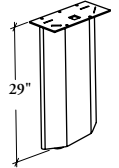

**WHAT'S EXCLUDED**

Fixed Run-Off for Mid-Height Kneespace Module.

**NOTES**

Cannot be used to support a glass top.

Base height is 29" from the finished floor to the top of the finished worksurface with a leveling range of 1".

It is **not** available with 57" wide worksurface.

**PRODUCT OPTIONS**

Height	Post Leg Finish
29	Foundation Mica

**SAMPLE ORDER CODE**

<b>BWBL 29</b>	<b>7</b>
----------------	----------

**DIMENSIONS  
INCHES / MM**