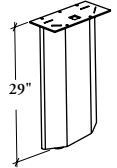

This leg is an alternative to supports for Fixed Run-Off – Mid-Height (BM_R).

B W B L

Fixed-Height Bevel Post Leg

WHAT'S INCLUDED

1 fixed-height bevel post leg with leveler and hardware.

WHAT'S EXCLUDED

Fixed Run-Off – Mid-Height.

NOTES

Cannot be used to support a glass top.

Base height is 29" from the finished floor to the top of the finished worksurface with a leveling range of 1".

It is not available with 57" wide worksurface.

PRODUCT OPTIONS

| Height | Post Leg Finish |
|--------|--------------------|
| 29 | Foundation Mica |

SAMPLE ORDER CODE

| | |
|----------------|----------|
| BWBL 29 | 7 |
|----------------|----------|

**DIMENSIONS
INCHES / MM**