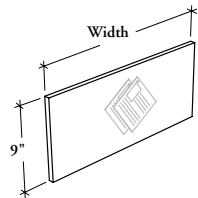

mounted storage & accessories

Xpress

B W A T

Tackboard – Accessory Panel Mounted

This fabric-wrapped tackboard is designed to be installed on either section of the Accessory Panel for Standard Wall Cabinet.

WHAT'S INCLUDED

1 panel with Velcro® attachments.

NOTES

The Tackboard for Accessory Panel Mounted must be installed on the Accessory Panel for Standard Wall Cabinet (BWL) only.

PRODUCT OPTIONS

Height	Width	Fabric Finish
09	24, 27, 30, 33, 36, 39, 42, 45, 48, 51, 54, 57, 60, 63, 66, 69, 72, 75, 78, 81, 84	Panel Fabrics

SAMPLE ORDER CODE

BWAT 09	78	C205
----------------	-----------	-------------

**DIMENSIONS
INCHES / MM**

H	W
9 / 229	24 / 610
9 / 229	27 / 686
9 / 229	30 / 762
9 / 229	33 / 838
9 / 229	36 / 914
9 / 229	39 / 991
9 / 229	42 / 1067
9 / 229	45 / 1143
9 / 229	48 / 1219
9 / 229	51 / 1295
9 / 229	54 / 1372
9 / 229	57 / 1448
9 / 229	60 / 1524
9 / 229	63 / 1600
9 / 229	66 / 1676
9 / 229	69 / 1753
9 / 229	72 / 1829
9 / 229	75 / 1905
9 / 229	78 / 1981
9 / 229	81 / 2057
9 / 229	84 / 2134