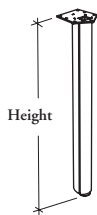

## B W A L Angular Leg

This leg is available for Desks and is included as an option with specific products.

### NOTES

Cannot be used to support a glass top.

Leg height is 29" from the finished floor to the top of the finished worksurface with a leveling range of 1".

### DIMENSIONS INCHES / MM

H
15 / 381
18 / 457
29 / 137