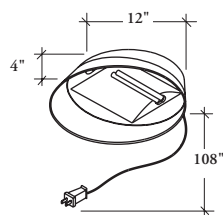

## Universal Light

The Universal Light is magnetically mounted along the underside of Mounted and Wall-Mounted storage units and provides task lighting for the worksurface.

**WHAT'S INCLUDED**

1 universal light, 1 13 watt fluorescent tube (PL-S), and 2 clips.