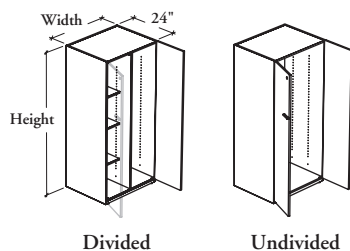

freestanding storage & accessories

Xpress

BSW

Wardrobe Cabinet – Solid Doors

This storage provides a storage space for garments and other items.

WHAT'S INCLUDED

Divided wardrobe: 1 wardrobe cabinet, 1 coat rod, pulls (as specified), levelers, lock and keys, and adjustable half shelves as listed below:

Height		
66"	72"	81"
3	3	4

Adjustable Half Shelf

Undivided wardrobe: 1 wardrobe cabinet, 1 adjustable shelf (81" high only), 1 coat rod, pulls (as specified), levelers, lock and keys.

WHAT'S EXCLUDED

Top for Solid Storage.

SAMPLE ORDER CODE

BSW U	24	30	72	XS	ST	LE	1	E	R
--------------	-----------	-----------	-----------	-----------	-----------	-----------	----------	----------	----------

DIMENSIONS INCHES / MM

D	W	H
24 / 610	24 / 610	66 / 1676
24 / 610	24 / 610	72 / 1829
24 / 610	24 / 610	81 / 2057
24 / 610	30 / 762	66 / 1676
24 / 610	30 / 762	72 / 1829
24 / 610	30 / 762	81 / 2057
24 / 610	36 / 914	66 / 1676
24 / 610	36 / 914	72 / 1829
24 / 610	36 / 914	81 / 2057