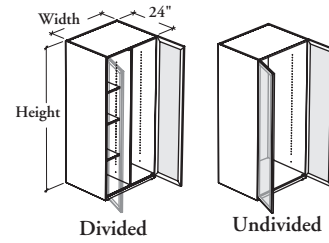

freestanding storage & accessories

This storage provides a storage space for garments and other items.

BSWG

WHAT'S INCLUDED

Divided wardrobe: 1 wardrobe cabinet, 1 coat rod, pulls (as specified), levelers, and adjustable half shelves as listed below:

	Height		
	66"	72"	81"
Adjustable Half Shelf	3	3	4

Undivided wardrobe: 1 wardrobe cabinet, 1 adjustable shelf (81" high only), 1 coat rod, pull (as specified), and levelers.

WHAT'S EXCLUDED

Top for Solid Storage.

NOTES

Holes at 1 1/4" intervals on the inside of side panels allow for shelf adjustment.

Additional shelves (BSHE) may be specified separately.

Wardrobe Cabinet – Glass Doors

PRODUCT OPTIONS

Style	Depth	Width	Height	Case Finish	Door Frame Finish	Glass Door Finish	Key Style
D Divided	24	24, 30, 36	66, 72, 81	Source Laminate Flintwood (No Cathedral)	AC Clear Anodized Foundation Accent Mica	Standard: FT Frosted Back-Painted	N No Lock
U Undivided							K Keyed Alike R Keyed Randomly

SAMPLE ORDER CODE

BSWG D	24	36	72	3B	AC	FT	N

DIMENSIONS – INCHES FOR MM X BY 25.4

D	W	H	UNDIVIDED (U)		DIVIDED (D)		KEY UPCHARGE
			FROSTED GLASS DOORS (FT)/BACK-PAINTED GLASS DOORS				
			CASE FINISH				
			Source Laminate	Flintwood	Source Laminate	Flintwood	Keyed Alike or Keyed Randomly
24 / 610	24 / 610	66 / 1676	2134	2541	2510	3236	42
24 / 610	24 / 610	72 / 1829	2217	2632	2609	3311	42
24 / 610	24 / 610	81 / 2057	2383	2768	2774	3422	42
24 / 610	30 / 762	66 / 1676	2317	2826	2746	3522	42
24 / 610	30 / 762	72 / 1829	2417	2928	2860	3604	42
24 / 610	30 / 762	81 / 2057	2617	3080	3055	3724	42
24 / 610	36 / 914	66 / 1676	2500	3099	2974	3789	42
24 / 610	36 / 914	72 / 1829	2617	3216	3105	3876	42
24 / 610	36 / 914	81 / 2057	2854	3391	3332	4007	42

699