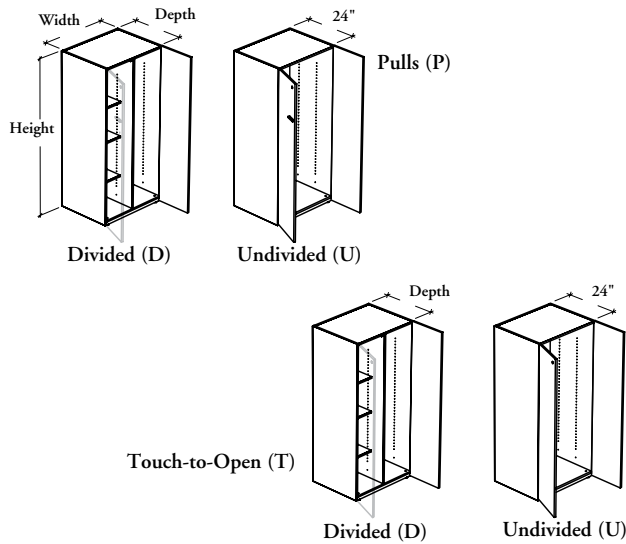

freestanding storage & accessories

Xpress

BSWCS

Wardrobe Cabinet – Solid Doors

This storage provides a storage space for garments and other items.

WHAT'S INCLUDED

Divided wardrobe: 1 wardrobe cabinet, pulls (as specified), levelers, lock and keys (as specified), and adjustable half shelves as listed below:

	Height		
	66"	72"	81"
Adjustable Half Shelf	3	3	4
Coat Hook (18" or 20" d)	2	2	2
Coat Rod (24" d)	1	1	1

Undivided wardrobe: 1 wardrobe cabinet, 1 adjustable shelf (81" high only), 1 coat rod, pulls (as specified), levelers, lock and keys.

WHAT'S EXCLUDED

Top for Solid Storage and Hang-On Kit.

NOTES

This Wardrobe Cabinet has a central locking system.

Holes at 1 1/4" intervals on the inside of all panels allow for shelf adjustment.

Additional shelves (BSHE) may be specified separately.