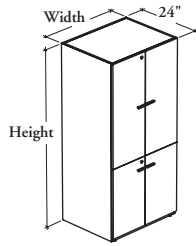

freestanding storage & accessories

Xpress

BSV

Video Cabinet

This storage provides a lockable storage and it is designed to accommodate a variety of media equipment or to serve as convenient storage space.

WHAT'S INCLUDED

1 video space, 1 storage space, 1 fixed shelf, pulls (as specified), grommet, levelers, lock and keys, and adjustable shelves as listed below:

Height		
66"	72"	81"
Adjustable Shelf	1	1 2

WHAT'S EXCLUDED

Top for Solid Storage.

NOTES

Holes at 1 1/4" intervals on the inside of side panels of the bottom section (top and bottom for 81" high) allow for shelf adjustment.

Additional shelves (BSHE) are available and must be specified separately.

Soft Touch (2) and Standard T/O/S (4) pulls are only available in limited Foundation colors. Refer to the specification software for details.

PRODUCT OPTIONS

Depth	Width	Height	Door Front Finish	Edge Trim Finish	Case Finish	Pull Style	Pull Finish	Key Style
24	30, 36	66, 72, 81	Source Laminate Foundation Laminate	Edge Trim Colors	Source Laminate	1 Standard Expansion 2 Soft Touch 4 Standard T/O/S 6 Arched 7 Elliptical 9 Rectilinear	Foundation Mica	K Keyed Alike R Keyed Randomly

SAMPLE ORDER CODE

BSV 24	36	66	XS	ST	LE	1	E	R

**DIMENSIONS
INCHES / MM**

D	W	H
24 / 610	30 / 762	66 / 1676
24 / 610	30 / 762	72 / 1829
24 / 610	30 / 762	81 / 2057
24 / 610	36 / 914	66 / 1676
24 / 610	36 / 914	72 / 1829
24 / 610	36 / 914	81 / 2057

PRICING

Source Laminate	Foundation Laminate
1782	1977
1860	2086
2014	2290
1920	2179
2005	2304
2182	2546

696