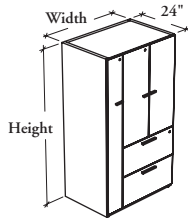

### Storage Unit with Wardrobe – Solid Doors

This storage combines the organizational capabilities of a storage unit with the storage capacity of a wardrobe. The drawers accept both letter- and legal-size paper.

#### WHAT'S INCLUDED

1 half-wardrobe, 2 lateral file drawers, 1 storage unit, 1 adjustable wardrobe shelf (81" high only), 1 coat rod, 2 15" cross file bars, pulls (as specified), levelers, lock and keys, and adjustable shelves as listed below:

#### DIMENSIONS INCHES / MM

D	W	H
24 / 610	30 / 762	66 / 1676
24 / 610	30 / 762	72 / 1829
24 / 610	30 / 762	81 / 2057
24 / 610	36 / 914	66 / 1676
24 / 610	36 / 914	72 / 1829
24 / 610	36 / 914	81 / 2057