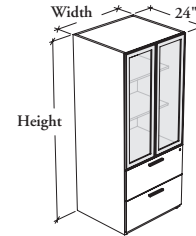

freestanding storage & accessories

Storage Unit combines the filing capabilities of a lateral file with the flexibility of a storage unit. The drawers accepts both letter- and legal-size paper.

BSUDG

Storage Unit – Glass Doors

WHAT'S INCLUDED

1 storage unit with 2 lateral file drawers, pulls (as specified), 2 15" cross file bars (24" wide) or 4 15" cross file bars (30" or 36" wide), levelers, lock and keys, and adjustable shelves as listed below:

	Height		
	66"	72"	81"
Adjustable Shelf	2	2	3

Adjustable Shelf

WHAT'S EXCLUDED

Top for Solid Storage.

NOTES

Drawers have a central locking security system that disables the opening of a second drawer.

Holes at 1 1/4" intervals on the inside of side panels of the top section allow for shelf adjustment.

Additional shelves (BSHE) are available and must be ordered separately.

The included cross file bars are to be installed along the depth only.

Soft Touch (2) and Standard T/O/S (4) pulls are only available in limited Foundation colors. Refer to the specification software for details.

PRODUCT OPTIONS

Depth	Width	Height	Drawer Front Finish	Edge Trim Finish (Laminate Front only)	Case Finish	Door Frame Finish	Glass Door Finish	Pull Style	Pull Finish	Key Style	Glass Door Lock					
24	24, 30, 36	66, 72, 81	Source Laminate	Edge Trim Colors	Source Laminate	AC Clear Anodized	Standard: CL Clear	1 Standard Expansion	Foundation	K Keyed Alike	0 No					
			Foundation Laminate		Flintwood (No Cathedral)	Foundation Accent						FT Frosted	2 Soft Touch	Mica	R Keyed Randomly	1 Yes
			Flintwood (No Cathedral)			Mica	Back-Painted	4 Standard T/O/S								
								6 Arched								
								7 Elliptical								
								9 Rectilinear								

SAMPLE ORDER CODE

BSUDG 24	24	66	LW	ST	XS	Q	FT	9	Q	K	1

693

DIMENSIONS – INCHES FOR MM X BY 25.4

			CLEAR GLASS DOORS (CL)				FROSTED GLASS DOORS (FT)/ BACK-PAINTED GLASS DOORS				KEY UPCHARGE
			SOURCE LAMINATE CASE FINISH		FLINTWOOD CASE FINISH		SOURCE LAMINATE CASE FINISH		FLINTWOOD CASE FINISH		
			DRAWER FRONT FINISH								
D	W	H	Source Laminate	Foundation Laminate	Flintwood	Flintwood	Source Laminate	Foundation Laminate	Flintwood	Flintwood	Glass Door Lock (1)
24 / 610	24 / 610	66 / 1676	2295	2372	3487	3740	2460	2537	3652	3905	42
24 / 610	24 / 610	72 / 1829	2408	2496	3656	3871	2606	2694	3854	4069	42
24 / 610	24 / 610	81 / 2057	2573	2787	3910	4203	2780	2994	4117	4410	42
24 / 610	30 / 762	66 / 1676	2429	2535	3723	4244	2636	2742	3930	4451	42
24 / 610	30 / 762	72 / 1829	2548	2673	3911	4397	2797	2922	4160	4646	42
24 / 610	30 / 762	81 / 2057	2778	3045	4193	4823	3054	3321	4469	5099	42
24 / 610	36 / 914	66 / 1676	2597	2747	4045	4781	2846	2996	4294	5030	42
24 / 610	36 / 914	72 / 1829	2712	2889	4235	4946	3012	3189	4535	5246	42
24 / 610	36 / 914	81 / 2057	2940	3262	4520	5390	3265	3587	4845	5715	42