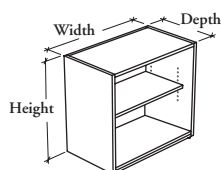

freestanding storage & accessories

Xpress

BSUB

Underworksurface Bookcase

This bookcase may be installed under all Expansion Casegoods desks. It is a low storage in which you can store two rows of standard letter-size binders.

WHAT'S INCLUDED

1 open bookcase, and 1 11/16" thick adjustable shelf.

NOTES

Holes at 1 1/4" intervals on the inside of side panels allow for shelf adjustment.

PRODUCT OPTIONS

Depth	Width	Height	Case Finish
18, 24	24, 30, 36	28	Source Laminate Flintwood (No Cathedral)

SAMPLE ORDER CODE

BSUB 18	24	28	3D
----------------	-----------	-----------	-----------

DIMENSIONS INCHES / MM

D	W	H
18 / 457	24 / 610	28 / 711
18 / 457	30 / 762	28 / 711
18 / 457	36 / 914	28 / 711
24 / 610	24 / 610	28 / 711
24 / 610	30 / 762	28 / 711
24 / 610	36 / 914	28 / 711