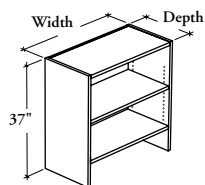

WHAT'S INCLUDED

1 shelving unit and 2 1" thick adjustable shelves.

WHAT'S EXCLUDED

Top for Solid Storage.

NOTES

The Storage Mounted Bookcase can be installed onto the following units when a Top for Solid Storage is also installed in-between:

- Combo Pedestal (BSCPS),
- 28" high Lateral File (BSLFS),
- 28" high Storage Cabinet (BSCDS),
- Storage Cabinet with Drawer(s) (BSCC),
- 28" high and 18" deep Bookcase (BSOB).

Must specify the height of the Top for Solid Storage.

Holes at 1 1/4" intervals on the inside of side panels allow for shelf adjustment.

PRODUCT OPTIONS

Surface Height	Depth	Width	Height	Case Finish
D 1"	12, 18	24, 30, 36	37	Source Laminate
M 1 3/16"				
X 1 9/16"				

SAMPLE ORDER CODE

BSSS D	12	24	37	XS
---------------	-----------	-----------	-----------	-----------

DIMENSIONS

INCHES / MM

D	W	H
12 / 305	24 / 610	37 / 940
12 / 305	30 / 762	37 / 940
12 / 305	36 / 914	37 / 940
18 / 457	24 / 610	37 / 940
18 / 457	30 / 762	37 / 940
18 / 457	36 / 914	37 / 940