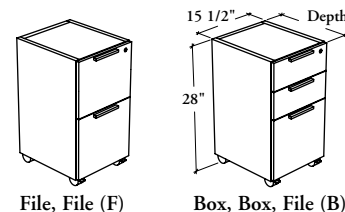

This storage is lockable and has a variety of drawer depths and configurations. Refer to the Freestanding Storage Compatibility in the Application Guide.

WHAT'S INCLUDED

1 pedestal, pulls (as specified), casters, lock and keys (as specified), and accessories as listed below:

	Drawer Configuration	
	B	F
Pencil Tray	1	n/a
Drawer Divider	1	n/a
12" Hanging File Bar	1	2

WHAT'S EXCLUDED

Top for Solid Storage.

NOTES

This pedestal has a central locking system and full extension drawers that can accommodate both letter- and legal-size paper.

Drawers for 30" deep pedestals are 20" deep.

The included hanging file bars are to be installed along the width only.

Edge trim finish on drawer front always match drawer front finish (Source or Foundation Laminate).

Not all finishes are available as Xpress, Please see Xpress catalogue and/or specification software for details.

PRODUCT OPTIONS

Storage Style	Depth	Height	Drawer Configuration	Drawer Front Finish	Case Finish	Pull Style	Pull Finish	Key Style
P Pulls	18, 22, 30	28	B Box, Box, File F File, File	Source Laminate	Source Laminate	1 Standard Expansion 6 Arched 9 Rectilinear	Foundation Mica	K Keyed Alike R Keyed Randomly N No Lock
				Foundation Laminate	Flintwood (No Cathedral)			
				Flintwood (No Cathedral)				

SAMPLE ORDER CODE

BSPMS P	18	28	F	3E	LE	1	E	R

**DIMENSIONS
INCHES / MM**

D	H
18 / 457	28 / 711
22 / 559	28 / 711
30 / 762	28 / 711

PRICING

FILE, FILE (F)			
SOURCE LAMINATE CASE FINISH			FLINTWOOD CASE FINISH
DRAWER FRONT FINISH			
Source Laminate	Foundation Laminate	Flintwood	Flintwood
891	941	1416	2760
933	989	1482	2891
1095	1139	1713	3180

BOX, BOX, FILE (B)			
SOURCE LAMINATE CASE FINISH			FLINTWOOD CASE FINISH
DRAWER FRONT FINISH			
Source Laminate	Foundation Laminate	Flintwood	Flintwood
934	981	1470	2934
989	1020	1529	3018
1134	1169	1755	3274