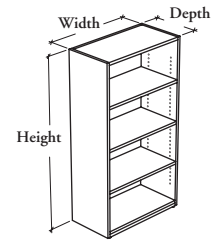

BSOB Bookcase

This storage provides open storage space within the workstation.

WHAT'S INCLUDED

1 bookcase, levelers, and 1" thick adjustable shelves as listed below:

	Height				
	28"	40"	53"	66"	72"
Adjustable Shelf	1	2	2	3	4

WHAT'S EXCLUDED

Top for Solid Storage.

NOTES

The 28" high Bookcase may be installed under worksurfaces.

Holes at 1 1/4" intervals on the inside of side panels allow for shelf adjustment.

Two rows of standard letter-size binders will **not** fit in the 28" high Bookcase.

The 12" deep Bookcase must be placed against and secured to a wall for stability.

PRODUCT OPTIONS

Depth	Width	Height	Case Finish
12, 18	24, 30, 36	28, 40, 53, 66, 72	Source Laminate Flintwood (No Cathedral)

SAMPLE ORDER CODE

BSOB 12	24	72	XS
----------------	-----------	-----------	-----------

DIMENSIONS INCHES / MM

D	W	H
12 / 305	24 / 610	28 / 711
12 / 305	24 / 610	40 / 1016
12 / 305	24 / 610	53 / 1346
12 / 305	24 / 610	66 / 1676
12 / 305	24 / 610	72 / 1829
12 / 305	30 / 762	28 / 711
12 / 305	30 / 762	40 / 1016
12 / 305	30 / 762	53 / 1346
12 / 305	30 / 762	66 / 1676
12 / 305	30 / 762	72 / 1829
12 / 305	36 / 914	28 / 711
12 / 305	36 / 914	40 / 1016
12 / 305	36 / 914	53 / 1346
12 / 305	36 / 914	66 / 1676
12 / 305	36 / 914	72 / 1829