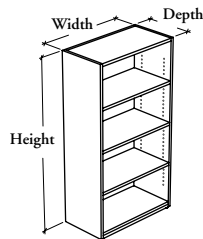

freestanding storage & accessories

Xpress

BSOB Bookcase

This storage provides open storage space within the workstation.

WHAT'S INCLUDED

1 bookcase, levelers, and 1" thick adjustable shelves as listed below:

	Height				
	28"	40"	53"	66"	72"
Adjustable Shelf	1	2	2	3	4

WHAT'S EXCLUDED

Top for Solid Storage.

NOTES

The 28" high Bookcase may be installed under worksurfaces.

Holes at 1 1/4" intervals on the inside of side panels allow for shelf adjustment.

Two rows of standard letter-size binders will fit in the 28" high Bookcase.

The 12" deep Bookcase must be placed against and secured to a wall for stability.

Not all finishes are available as Xpress, Please see Xpress catalogue and/or specification software for details.

DIMENSIONS INCHES / MM

D	W	H
12 / 305	24 / 610	28 / 711
12 / 305	24 / 610	40 / 1016
12 / 305	24 / 610	53 / 1346
12 / 305	24 / 610	66 / 1676
12 / 305	24 / 610	72 / 1829
12 / 305	30 / 762	28 / 711
12 / 305	30 / 762	40 / 1016
12 / 305	30 / 762	53 / 1346
12 / 305	30 / 762	66 / 1676
12 / 305	30 / 762	72 / 1829
12 / 305	36 / 914	28 / 711
12 / 305	36 / 914	40 / 1016
12 / 305	36 / 914	53 / 1346
12 / 305	36 / 914	66 / 1676
12 / 305	36 / 914	72 / 1829