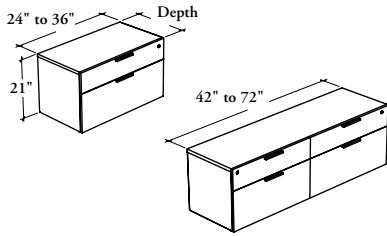

workwall storage

Xpress

B S M S S P

Workwall Stretch Pedestal – Mid – 21" h

This against the wall stretch pedestal unit provides filling area. Partially open back provides wall accessibility for electricity management.

WHAT'S INCLUDED

1 workwall stretch pedestal with levelers, 1 pencil tray, pulls (as specified), lock and keys (as specified), and accessory as listed below:

	Widths		
	24"	30" to 54"	60" to 72"
15" Cross File Bar	1	2	4

WHAT'S EXCLUDED

Seat Pad/Cushion and Wall Panels.

NOTES

This pedestal has a full extension drawers that can accommodate both letter- and legal-size paper.

The included 15" cross file bars are to be installed along the depth only.

SAMPLE ORDER CODE

BSMSSP 24	66	21	XS	LE	9	52	R
------------------	-----------	-----------	-----------	-----------	----------	-----------	----------

**DIMENSIONS
INCHES / MM**

D	W	H
20 / 508	24 / 610	21 / 533
20 / 508	30 / 762	21 / 533
20 / 508	36 / 914	21 / 533
20 / 508	42 / 1067	21 / 533
20 / 508	48 / 1219	21 / 533
20 / 508	54 / 1372	21 / 533
20 / 508	60 / 1524	21 / 533
20 / 508	66 / 1676	21 / 533
20 / 508	72 / 1829	21 / 533
24 / 610	24 / 610	21 / 533
24 / 610	30 / 762	21 / 533
24 / 610	36 / 914	21 / 533
24 / 610	42 / 1067	21 / 533
24 / 610	48 / 1219	21 / 533
24 / 610	54 / 1372	21 / 533
24 / 610	60 / 1524	21 / 533
24 / 610	66 / 1676	21 / 533
24 / 610	72 / 1829	21 / 533