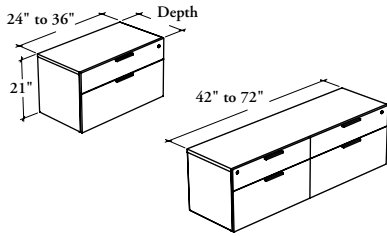

workwall storage

Xpress

B S M S S P

Workwall Stretch Pedestal – Mid – 21" h

This against the wall stretch pedestal unit provides filling area. Partially open back provides wall accessibility for electricity management.

WHAT'S INCLUDED

1 workwall stretch pedestal with levelers, 1 pencil tray, pulls (as specified), lock and keys (as specified), and accessory as listed below:

Widths		
24"	30" to 54"	60" to 72"
1	2	4

15" Cross File Bar

WHAT'S EXCLUDED

Seat Pad/Cushion and Wall Panels.

NOTES

This pedestal has a full extension drawers that can accommodate both letter- and legal-size paper.

The included 15" cross file bars are to be installed along the depth only.

SAMPLE ORDER CODE

BSMSSP 24	66	21	XS	LE	9	52	R
------------------	-----------	-----------	-----------	-----------	----------	-----------	----------

**DIMENSIONS
INCHES / MM**

D	W	H
20 / 508	24 / 610	21 / 533
20 / 508	30 / 762	21 / 533
20 / 508	36 / 914	21 / 533
20 / 508	42 / 1067	21 / 533
20 / 508	48 / 1219	21 / 533
20 / 508	54 / 1372	21 / 533
20 / 508	60 / 1524	21 / 533
20 / 508	66 / 1676	21 / 533
20 / 508	72 / 1829	21 / 533
24 / 610	24 / 610	21 / 533
24 / 610	30 / 762	21 / 533
24 / 610	36 / 914	21 / 533
24 / 610	42 / 1067	21 / 533
24 / 610	48 / 1219	21 / 533
24 / 610	54 / 1372	21 / 533
24 / 610	60 / 1524	21 / 533
24 / 610	66 / 1676	21 / 533
24 / 610	72 / 1829	21 / 533