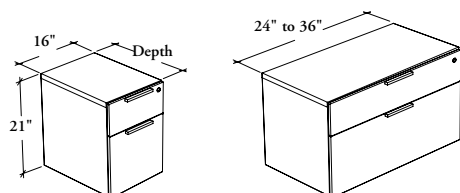

freestanding storage & accessories

Xpress

BSMPS

Mid-Height Stretch Pedestal

This freestanding pedestal allows to provide additional storage for Multi-Level Workstations – Mid-Height.

WHAT'S INCLUDED

1 box, file stretch pedestal with levelers, pulls (as specified), counterweights (if applicable), locks and keys (as specified), and accessories as listed below:

	Widths			
	16"	24"	30"	36"
Pencil Tray	1	1	1	1
Drawer Divider	1	n/a	n/a	n/a
12" Hanging File Bar	1	n/a	n/a	n/a
15" Cross File Bar	n/a	1	2	2

WHAT'S EXCLUDED

Seat Pad/Cushion and Wall Panels.

NOTES

This pedestal has a central locking system and full extension drawers that can accommodate both letter- and legal-size paper.

The included 12" hanging file bar is to be installed along the width only.

The included 15" cross file bar are to be installed along the depth only.

Not all finishes are available as Xpress, Please see Xpress catalogue and/or specification software for details.

PRODUCT OPTIONS

Depth	Width	Height	Drawer Front Finish
20, 24	16, 24, 30, 36	21	Source Laminate Flintwood (No Cathedral)

SAMPLE ORDER CODE

BSMPS 24	30	21	XS

PRODUCT OPTIONS CONTINUED

Case Finish	Pull Style	Pull Finish	Key Style
Source Laminate Flintwood (No Cathedral)	9 Rectilinear	Foundation Mica	K Keyed Alike R Keyed Randomly N No Lock

SAMPLE ORDER CODE CONTINUED

XS	9	Q	N

See Pricing on the following page.