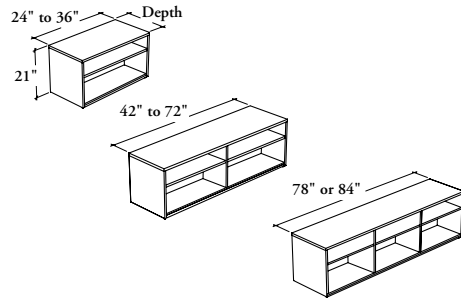

workwall storage

Xpress

B S M O

Workwall Bookcase – Mid – 21" h

This against the wall open bookcase unit provides additional storage space. Partially open back provides accessibility for electricity management.

WHAT'S INCLUDED

1 workwall open bookcase with levelers, and accessory as listed below:

	Widths		
	24" to 36"	42" to 72"	78" or 84"
Adjustable Shelf	1	2	3

WHAT'S EXCLUDED

Seat Pad/Cushion and Wall Panels.

NOTES

Holes at 1 1/4" intervals on the inside walls of side panels allow for shelf adjustment.

Additional shelves **cannot** be specified with this product.

Not all finishes are available as Xpress, Please see Xpress catalogue and/or specification software for details.

**DIMENSIONS
INCHES / MM**

D	W	H
20 / 508	24 / 610	21 / 533
20 / 508	30 / 762	21 / 533
20 / 508	36 / 914	21 / 533
20 / 508	42 / 1067	21 / 533
20 / 508	48 / 1219	21 / 533
20 / 508	54 / 1372	21 / 533
20 / 508	60 / 1524	21 / 533
20 / 508	66 / 1676	21 / 533
20 / 508	72 / 1829	21 / 533
20 / 508	78 / 1981	21 / 533
20 / 508	84 / 2134	21 / 533
24 / 610	24 / 610	21 / 533
24 / 610	30 / 762	21 / 533
24 / 610	36 / 914	21 / 533
24 / 610	42 / 1067	21 / 533
24 / 610	48 / 1219	21 / 533
24 / 610	54 / 1372	21 / 533
24 / 610	60 / 1524	21 / 533
24 / 610	66 / 1676	21 / 533
24 / 610	72 / 1829	21 / 533
24 / 610	78 / 1981	21 / 533
24 / 610	84 / 2134	21 / 533