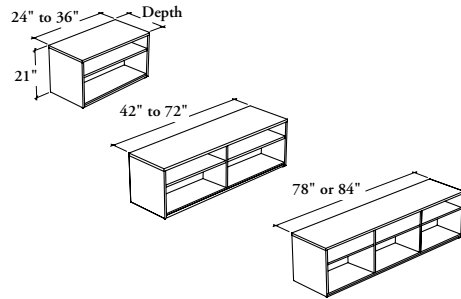

workwall storage

Xpress

B S M O 

Workwall Bookcase – Mid – 21" h

This against the wall open bookcase unit provides additional storage space. Partially open back provides accessibility for electricity management.

WHAT'S INCLUDED

1 workwall open bookcase with levelers, and accessory as listed below:

	Widths		
	24" to 36"	42" to 72"	78" or 84"
Adjustable Shelf	1	2	3

WHAT'S EXCLUDED

Seat Pad/Cushion and Wall Panels.

NOTES

Holes at 1 1/4" intervals on the inside walls of side panels allow for shelf adjustment.

Additional shelves **cannot** be specified with this product.

Not all finishes are available as Xpress, Please see Xpress catalogue and/or specification software for details.

DIMENSIONS INCHES / MM

D	W	H
20 / 508	24 / 610	21 / 533
20 / 508	30 / 762	21 / 533
20 / 508	36 / 914	21 / 533
20 / 508	42 / 1067	21 / 533
20 / 508	48 / 1219	21 / 533
20 / 508	54 / 1372	21 / 533
20 / 508	60 / 1524	21 / 533
20 / 508	66 / 1676	21 / 533
20 / 508	72 / 1829	21 / 533
20 / 508	78 / 1981	21 / 533
20 / 508	84 / 2134	21 / 533
24 / 610	24 / 610	21 / 533
24 / 610	30 / 762	21 / 533
24 / 610	36 / 914	21 / 533
24 / 610	42 / 1067	21 / 533
24 / 610	48 / 1219	21 / 533
24 / 610	54 / 1372	21 / 533
24 / 610	60 / 1524	21 / 533
24 / 610	66 / 1676	21 / 533
24 / 610	72 / 1829	21 / 533
24 / 610	78 / 1981	21 / 533
24 / 610	84 / 2134	21 / 533