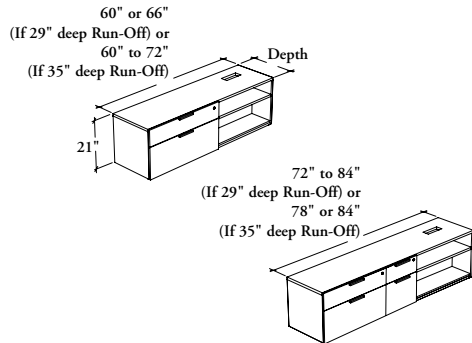

storage for multi-level workstations

Xpress

BSMLHR

Mid-Height Credenza for Height-Adjustable Run-Off – Open and Drawers

This standalone credenza supports Height-Adjustable Run-Off – Mid-Height (BH_RB). It provides integrated storage areas with shelving and filing, and fully dissimulate the Height-Adjustable Mechanism of the desk.

WHAT'S INCLUDED

1 credenza with levelers, 1 pencil tray, 1 adjustable shelf, pulls (as specified), locks and keys (as specified), and accessory as listed below:

Widths	29" deep Run-Off		35" deep Run-Off		
	60" to 72"	78" or 84"	60"	66" to 78"	84"
15" Cross File Bar	2	3	1	2	3

WHAT'S EXCLUDED

Height-Adjustable Run-Off – Bevel Base – Mid-Height, Seat Pad/Cushion and Wall Panels.

NOTES

The included 15" cross file bars are to be installed along the depth only.

Holes at 1 1/4" intervals on the inside walls of side panels allow for shelf adjustment.

DIMENSIONS
INCHES / MM

D	W	H
20 / 508	60 / 1524	21 / 533
20 / 508	66 / 1676	21 / 533
20 / 508	72 / 1829	21 / 533
20 / 508	78 / 1981	21 / 533
20 / 508	84 / 2134	21 / 533
24 / 610	60 / 1524	21 / 533
24 / 610	66 / 1676	21 / 533
24 / 610	72 / 1829	21 / 533
24 / 610	78 / 1981	21 / 533
24 / 610	84 / 2134	21 / 533