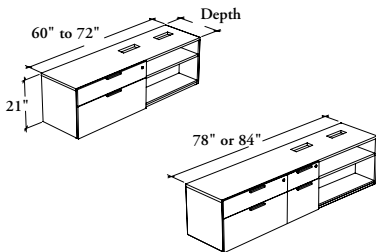

storage for multi-level workstations

Xpress

B S M L H P

Mid-Height Credenza for Height-Adjustable Peninsula – Open and Drawers

This standalone credenza supports Height-Adjustable Peninsula – Mid-Height (BH_PT or BH_PP). It provides integrated storage areas with shelving and filing, and fully dissimulate the Height-Adjustable Mechanism of the desk.

WHAT'S INCLUDED

1 credenza with levelers, 1 pencil tray, 1 adjustable shelf, pulls (as specified), locks and keys (as specified) and accessory listed below:

	Widths		
	60"	66" to 78"	84"
15" Cross File Bar	1	2	3

WHAT'S EXCLUDED

Height-Adjustable Peninsula – Bevel Post Leg – Mid-Height, Height-Adjustable Tapered Peninsula – Bevel Post Leg – Mid-Height, Seat Pad/Cushion and Wall Panels.

NOTES

The included 15" cross file bars are to be installed along the depth only.

DIMENSIONS
INCHES / MM

D	W	H
20 / 508	60 / 1524	21 / 533
20 / 508	66 / 1676	21 / 533
20 / 508	72 / 1829	21 / 533
20 / 508	78 / 1981	21 / 533
20 / 508	84 / 2134	21 / 533
24 / 610	60 / 1524	21 / 533
24 / 610	66 / 1676	21 / 533
24 / 610	72 / 1829	21 / 533
24 / 610	78 / 1981	21 / 533
24 / 610	84 / 2134	21 / 533