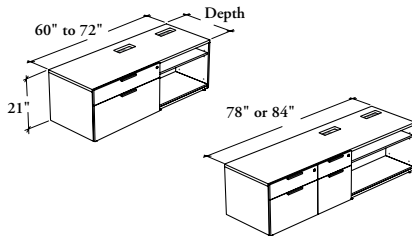

workwall storage

Xpress

BSMHDP

Workwall Credenza with Open and Drawers – Height-Adjustable Peninsula – Mid – 21" h

This standalone credenza supports Height-Adjustable Peninsula. It provides integrated storage areas with shelving and filing, and fully dissimulate the Height-Adjustable Mechanism of the desk.

WHAT'S INCLUDED

1 credenza with levelers, 1 pencil tray, 1 adjustable shelf, pulls (as specified), locks and keys (as specified) and accessory listed below:

	Widths		
	60"	66" to 78"	84"
15" Cross File Bar	1	2	3

WHAT'S EXCLUDED

Height-Adjustable Peninsulas, Seat Pad/Cushion and Wall Panels.

NOTES

Can be used with :

- Height-Adjustable Peninsulas – Bevel Post Leg (BH_RP or BH_TP)

Refer to the Application Guide.

The included 15" cross file bars are to be installed along the depth only.

Holes at 1 1/4" intervals on the inside walls of side panels allow for shelf adjustment.

Additional shelves **cannot** be specified with this product.

Edge trim finish on drawer front always match drawer front finish (Source Laminate).

Not all finishes are available as Xpress, Please see Xpress catalogue and/or specification software for details.

PRODUCT OPTIONS

Depth	Width	Height	Height-Adjustable Worksurface Depth	Worksurface Position
20, 24	60, 66, 72, 78, 84	21	35	L Left R Right (Shown)

SAMPLE ORDER CODE

BSMHDP 20	72	21	35	L

PRODUCT OPTIONS CONTINUED

Drawer Front Finish	Case Finish	Pull Style	Pull Finish	Key Style
Source Laminate Flintwood (No Cathedral)	Source Laminate Flintwood (No Cathedral)	9 Rectilinear	Foundation Mica	N No Lock K Keyed Alike R Keyed Randomly

SAMPLE ORDER CODE CONTINUED

XS	XS	9	74	R

See Pricing on the following page.