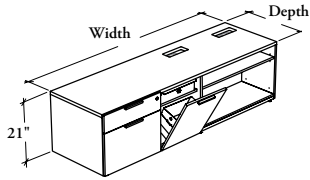

Workwall Credenza with Open & Combo – Height-Adjustable – Peninsula – Mid – 21" h

This standalone credenza supports Height-Adjustable Peninsulas while providing integrated storage areas with optional recycling/waste bins, shelving and filing, and fully dissimulate the Height-Adjustable Mechanism of the desk.

WHAT'S INCLUDED

1 workwall credenza with levelers, 1 pencil tray, 1 adjustable shelf (open section), pulls (as specified), lock and keys (as specified), and accessory as listed below:

Widths	35" or 52" deep Run-Off		46" deep Run-Off	
	72" or 78"	84"	66" or 72"	78" or 84"
15" Cross File Bar	1	2	1	2

Recycling/Waste Bin Door Configuration (R): 1 recycling tray, 1 waste bin and 1 fixed shelf.

Storage Door Configuration (S): 1 adjustable shelf.

WHAT'S EXCLUDED

Height-Adjustable Peninsulas, Seat Pad/Cushion and Wall Panels.

NOTES

Can be used with Height-Adjustable Peninsulas – Bevel Post Leg (BH_RP, BH_TP or BH_PE) only, refer to the Application Guide for more details.

The included 15" cross file bars are to be installed along the depth only.

Holes at 1 1/4" intervals on the inside walls of side panels allow for shelf adjustment.

Additional shelves **cannot** be specified with this product.

Edge trim finish on door and drawer front always match door and drawer front finish (Source Laminate).

Not all finishes are available as Xpress, Please see Xpress catalogue and/or specification software for details.

Recycling/Waste Bins (R)