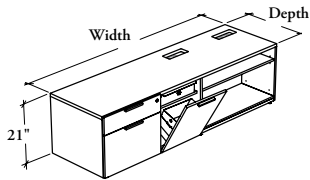

This standalone credenza supports Height-Adjustable Peninsulas while providing integrated storage areas with optional recycling/waste bins, shelving and filing, and fully dissimulate the Height-Adjustable Mechanism of the desk.

WHAT'S INCLUDED

1 workwall credenza with levelers, 1 pencil tray, 1 adjustable shelf (open section), pulls (as specified), lock and keys (as specified), and accessory as listed below:

Widths	35" or 52" deep Peninsula		46" deep Peninsula	
	72" or 78"	84"	66" or 72"	78" or 84"
15" Cross File Bar	1	2	1	2

Recycling/Waste Bin Door Configuration (R): 1 recycling tray, 1 waste bin and 1 fixed shelf.

Storage Door Configuration (S): 1 adjustable shelf.

WHAT'S EXCLUDED

Height-Adjustable Peninsulas, Seat Pad/Cushion and Wall Panels.

NOTES

Can be used with Height-Adjustable Peninsulas – Bevel Post Leg (BH_RP, BH_TP or BH_PE) only, refer to the Application Guide for more details.

The included 15" cross file bars are to be installed along the depth only.

Holes at 1 1/4" intervals on the inside walls of side panels allow for shelf adjustment.

Additional shelves **cannot** be specified with this product.

Edge trim finish on door and drawer front always match door and drawer front finish (Source Laminate).

Not all finishes are available as Xpress, Please see Xpress catalogue and/or specification software for details.

Recycling/Waste Bins (R)