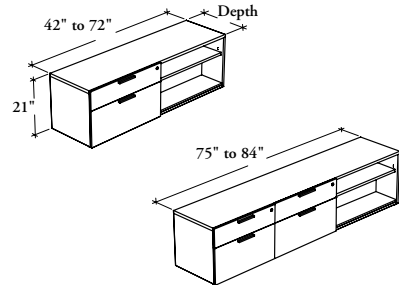

## Mid-Height Credenza – Open and Drawers

This standalone credenza provides a convenient storage areas with shelving and filing that accepts both letter- and legal-size papers for Multi-Level Workstations – Mid-Height.

### WHAT'S INCLUDED

1 mid-height credenza with levelers, 1 adjustable shelf, pulls (as specified), counterweights (if applicable), lock and keys (as specified), and accessories as listed below:

	1 Box & 1 File Drawers		2 Box & 2 File Drawers	
	42" to 48"	51" to 72"	75" to 81"	84"
Widths				
Pencil Tray	1	1	2	2
12" Hanging File Bar	1	2	2	4

### NOTES

Holes at 1 1/4" intervals on the inside walls of side panels allow for shelf adjustment.

The included 12" hanging file bar are to be installed along the depth only.

Additional shelves **cannot** be specified with this product.

### DIMENSIONS INCHES / MM

D	W	H
18 / 457	42 / 1067	21 / 533
18 / 457	45 / 1143	21 / 533
18 / 457	48 / 1219	21 / 533
18 / 457	51 / 1294	21 / 533
18 / 457	54 / 1372	21 / 533
18 / 457	57 / 1448	21 / 533
18 / 457	60 / 1524	21 / 533
18 / 457	63 / 1600	21 / 533
18 / 457	66 / 1676	21 / 533
18 / 457	69 / 1753	21 / 533
18 / 457	72 / 1829	21 / 533
18 / 457	75 / 1905	21 / 533
18 / 457	78 / 1981	21 / 533
18 / 457	81 / 2057	21 / 533
18 / 457	84 / 2134	21 / 533
20 / 508	42 / 1067	21 / 533
20 / 508	45 / 1143	21 / 533
20 / 508	48 / 1219	21 / 533
20 / 508	51 / 1294	21 / 533
20 / 508	54 / 1372	21 / 533
20 / 508	57 / 1448	21 / 533
20 / 508	60 / 1524	21 / 533
20 / 508	63 / 1600	21 / 533
20 / 508	66 / 1676	21 / 533
20 / 508	69 / 1753	21 / 533
20 / 508	72 / 1829	21 / 533
20 / 508	75 / 1905	21 / 533
20 / 508	78 / 1981	21 / 533
20 / 508	81 / 2057	21 / 533
20 / 508	84 / 2134	21 / 533