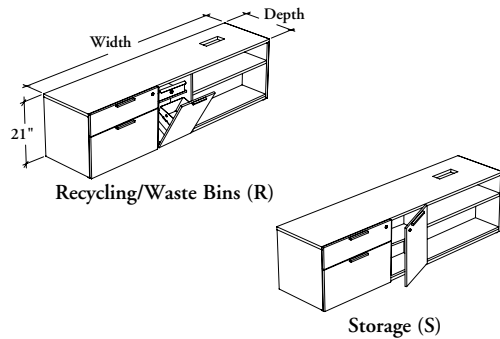

### Mid-Height Credenza for Height-Adjustable Run-Off – Open Combo

This standalone credenza supports Height-Adjustable Run-Off – Mid-Height (BH\_RB). It provides integrated storage areas with optional recycling/waste bins, shelving and filing, and fully dissimulate the Height-Adjustable Mechanism of the desk.

#### WHAT'S INCLUDED

1 credenza with levelers, 1 pencil tray, 1 adjustable shelf (open section), pulls (as specified), lock and keys (as specified), and accessory as listed below:

Widths	29" deep Run-Off		35" deep Run-Off	
	66" or 72"	78" or 84"	72" or 78"	84"
15" Cross File Bar	1	2	1	2

**DIMENSIONS**  
**INCHES / MM**

D	W	H
20 / 508	66 / 1676	21 / 533
20 / 508	72 / 1829	21 / 533
20 / 508	78 / 1981	21 / 533
20 / 508	84 / 2134	21 / 533
24 / 610	66 / 1676	21 / 533
24 / 610	72 / 1829	21 / 533
24 / 610	78 / 1981	21 / 533
24 / 610	84 / 2134	21 / 533