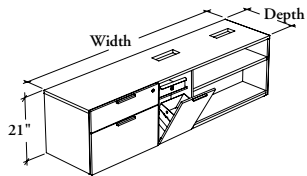

### **Mid-Height Credenza for Height-Adjustable Peninsula – Open Combo**

Recycling/Waste Bins (R)

Storage (S)

This standalone credenza supports Height-Adjustable Peninsula – Mid-Height (BH\_PT, BH\_PP or BH\_EP). It provides integrated storage areas with optional recycling/waste bins, shelving and filing, and fully dissimulate the Height-Adjustable Mechanism of the desk.

#### **WHAT'S INCLUDED**

1 credenza with levelers, 1 pencil tray, 1 adjustable shelf (open section), pulls (as specified), lock and keys (as specified), and accessory as listed below:

Widths	35" or 52" deep Run-Off		46" deep Run-Off	
	72" or 78"	84"	66" or 72"	78" or 84"
15" Cross File Bar	1	2	1	2

**DIMENSIONS**  
**INCHES / MM**

D	W	H
20 / 508	66 / 1676	21 / 533
20 / 508	72 / 1829	21 / 533
20 / 508	78 / 1981	21 / 533
20 / 508	84 / 2134	21 / 533
24 / 610	66 / 1676	21 / 533
24 / 610	72 / 1829	21 / 533
24 / 610	78 / 1981	21 / 533
24 / 610	84 / 2134	21 / 533