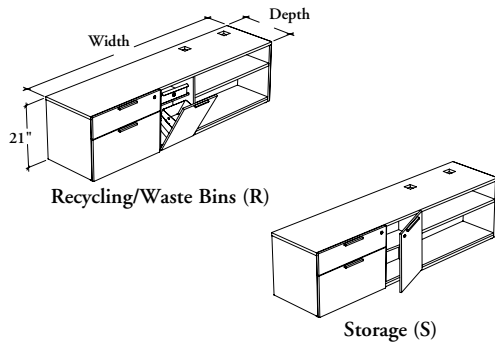

storage for multi-level workstations

Xpress

B S M C F W

Mid-Height Credenza for Fixed Worksurface – Open Combo

This credenza supports Fixed Run-Off – Mid-Height (BM_R) or Fixed Extended Tapered Peninsula – Mid-Height Credenza (BM_EP). It provides convenient storage areas with shelving, door section with optional recycling/waste bins and filing.

WHAT'S INCLUDED

1 credenza with levelers, 1 pencil tray, 1 adjustable shelf (open section), pulls (as specified), lock and keys (as specified), and accessory as listed below:

Work. Depths	30"	36"	48"	54"
Widths	66" or 72" to 78" or 84"	72" or 78" or 84"	66" or 72" or 78" or 84"	72" or 78" or 84"
15" Cross File Bar	1	2	1	2

NOTES

The included 15" cross file bars are to be installed along the depth only.

Holes at 1 1/4" intervals on the inside walls of side panels allow for shelf adjustment.

Additional shelves (BSHE) **cannot** be specified with this product.