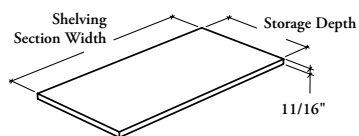

freestanding storage & accessories

Xpress

B S H S 

Shelf for Storage Cabinet

The shelf is an organizational tool for use in storage cabinets.

WHAT'S INCLUDED

1 shelf with mounting hardware.

NOTES

This shelf is compatible with:

- 24", 30" or 36" wide Storage Cabinets (BSCDS or BSCDGS)
- Storage Cabinet with Drawer(s) (BSCC)
- Storage Units (BSUS, BSUOS or BSUG)
- 4-Door Storage Cabinets (BSDS or BSDG)
- Wardrobe Cabinets (BSWCS or BSWCG)

SAMPLE ORDER CODE

BSHS 18	36	XS
----------------	-----------	-----------

DIMENSIONS INCHES / MM

D	W
18 / 457	12 / 305
18 / 457	15 / 381
18 / 457	18 / 457
18 / 457	24 / 610
18 / 457	30 / 762
18 / 457	36 / 914
20 / 508	12 / 305
20 / 508	15 / 381
20 / 508	18 / 457
20 / 508	24 / 610
20 / 508	30 / 762
20 / 508	36 / 914
24 / 610	12 / 305
24 / 610	15 / 381
24 / 610	18 / 457
24 / 610	24 / 610
24 / 610	30 / 762
24 / 610	36 / 914