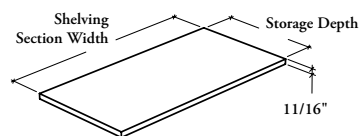

freestanding storage & accessories

Xpress

B S H S

Shelf for Storage Cabinet

The shelf is an organizational tool for use in storage cabinets.

WHAT'S INCLUDED

1 shelf with mounting hardware.

NOTES

This shelf is compatible with:

- 24", 30" or 36" wide Storage Cabinets (BSCDS or BSCDGS)
- Storage Cabinet with Drawer(s) (BSCC)
- Storage Units (BSUS, BSUOS or BSUG)
- 4-Door Storage Cabinets (BSDS or BSDG)
- Wardrobe Cabinets (BSWCS or BSWCG)

SAMPLE ORDER CODE

BSHS 18	36	XS
----------------	-----------	-----------

**DIMENSIONS
INCHES / MM**

D	W
18 / 457	12 / 305
18 / 457	15 / 381
18 / 457	18 / 457
18 / 457	24 / 610
18 / 457	30 / 762
18 / 457	36 / 914
20 / 508	12 / 305
20 / 508	15 / 381
20 / 508	18 / 457
20 / 508	24 / 610
20 / 508	30 / 762
20 / 508	36 / 914
24 / 610	12 / 305
24 / 610	15 / 381
24 / 610	18 / 457
24 / 610	24 / 610
24 / 610	30 / 762
24 / 610	36 / 914